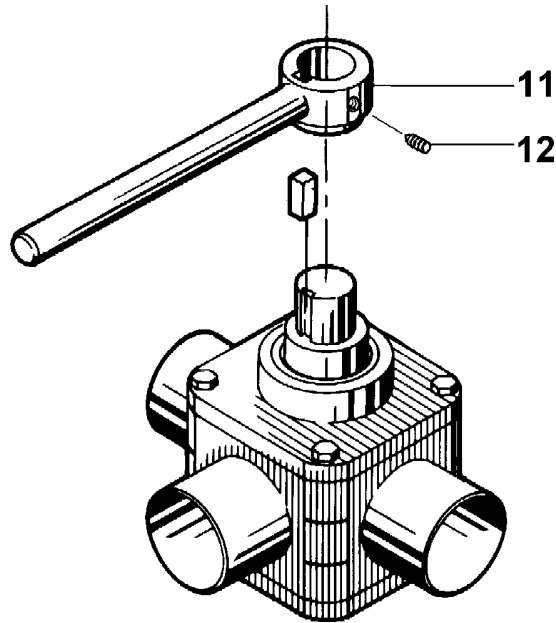

Parts marked with Δ are included in the 633 actuator service kit.

Note: No Top Unit available - only side mount lateral end.

Recommended Spare Parts: Service kit

Central States Industrial
2700 Partnership Boulevard
Springfield, MO 65803
800.654.5635
<http://www.csidesigns.com>

CSI

CONTACT CSI FOR MORE INFORMATION | CSIDESIGNS.COM | SALES@CSIDESIGNS.COM | 417.831.1411

SMS, ISO, BS

2-way

Pos.	Qty.	Description	0.5" - 1.5" Part No.	2" - 2.5" Part No.	3" Part No.	4" Part No.
11	1	Handle (incl. pos.12)	9612-4362-04	9612-4362-05	9612-4362-06	9612-4490-02
12	1	Pointed screw	9611-99-3004	9611-99-3004	9611-99-3004	9611-99-3038

3-way

Pos.	Qty.	Description	0.5" - 1.5" Part No.	2" - 2.5" Part No.	3" Part No.	4" Part No.
11	1	Handle (incl. pos. 12)	9612-4362-01	9612-4362-02	9612-4362-03	9612-4490-01
12	1	Pointed screw	9611-99-3004	9611-99-3004	9611-99-3004	9611-99-3038