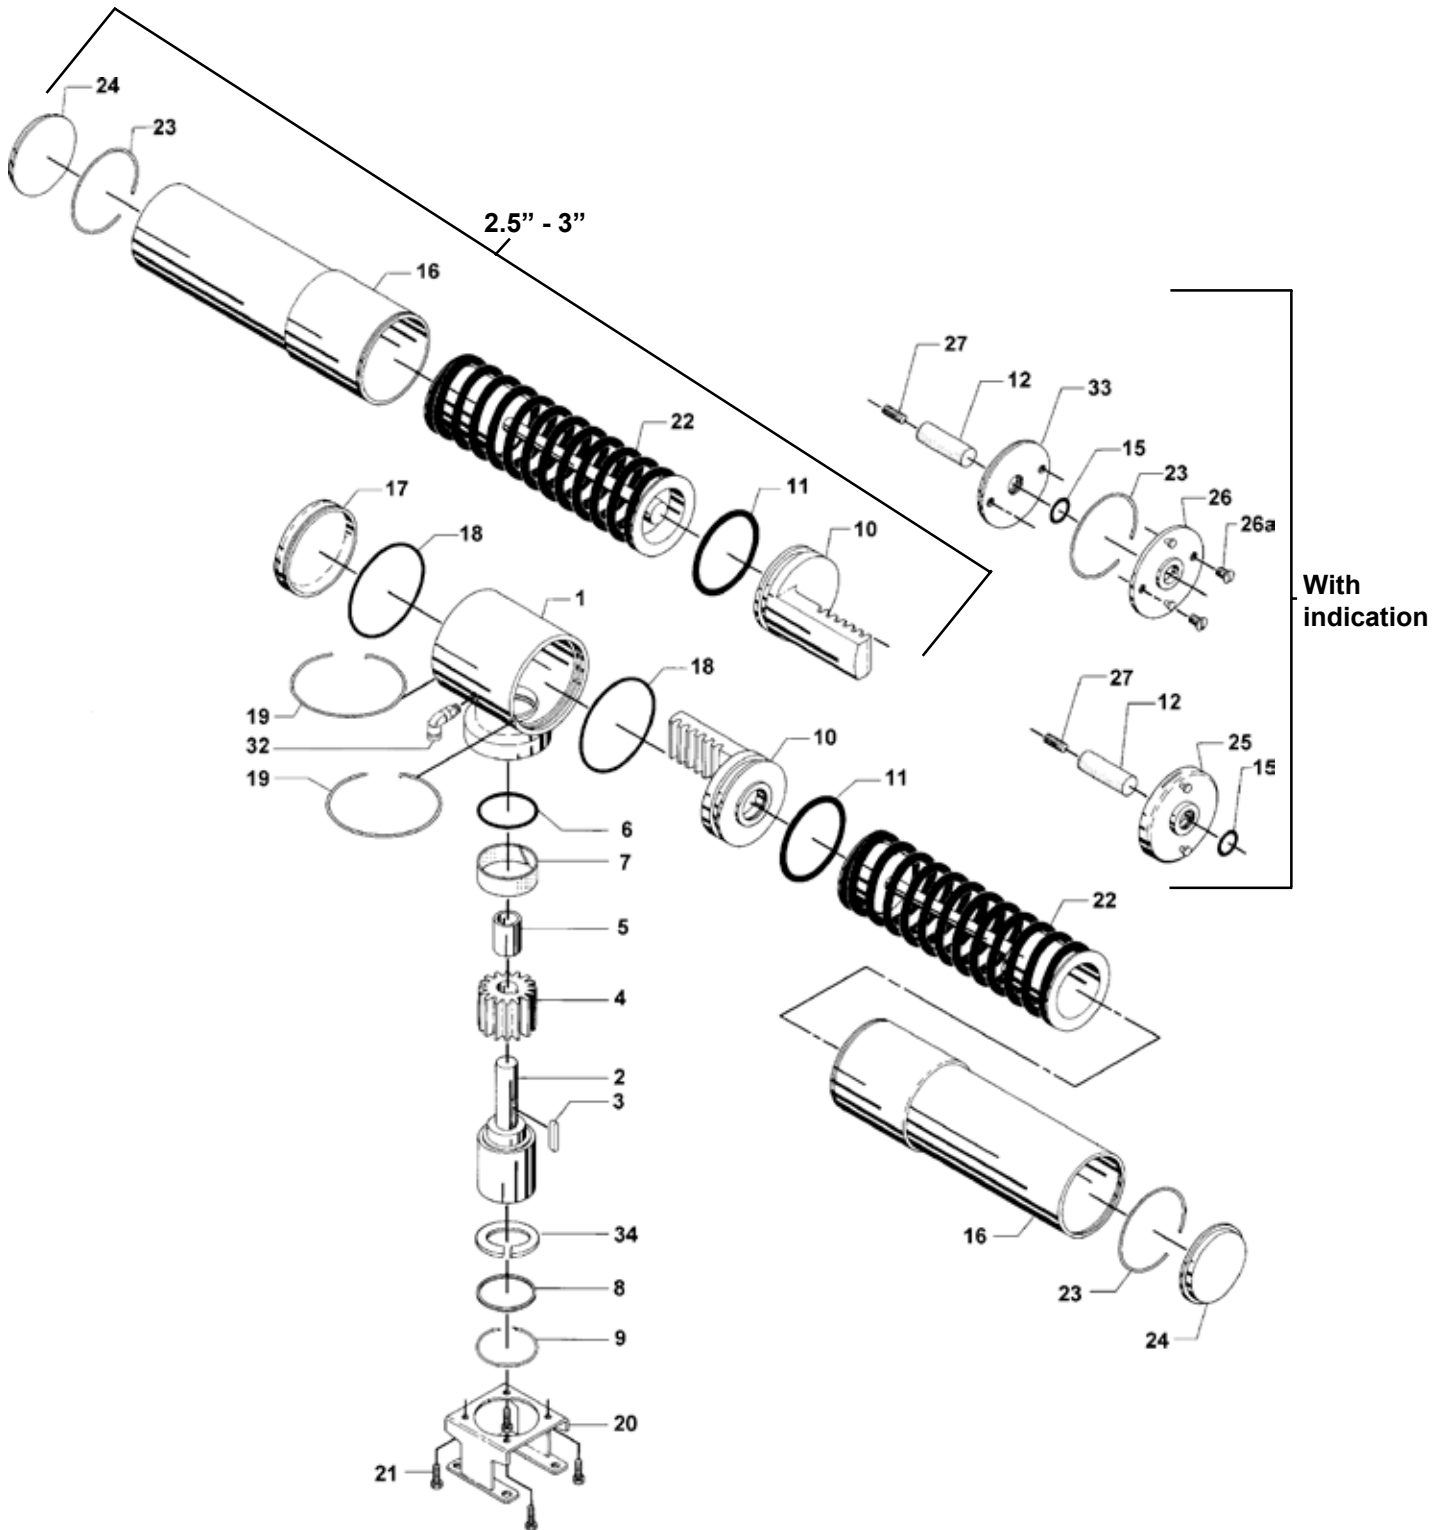

Central States Industrial
2700 Partnership Boulevard
Springfield, MO 65803
800.654.5635
<http://www.csidesigns.com>

Actuator for Koltek Shutter Valve 630

Pos.	Qty.	Description	1" - 2" w/o indication Part No.	1" - 2" with indication Part No.	2.5" - 3" w/o indication Part No.	2.5" - 3" with indication Part No.
1	1	Chassis	9612-4809-01	9612-4809-01	9612-4809-01	9612-4809-01
2	1	Spindle	9612-4796-01	9612-4796-01	9612-4796-01	9612-4796-01
3	1	Wedge	9612-4937-01	9612-4937-01	9612-4937-01	9612-4937-01
4	1	Gear wheel	9612-4795-01	9612-4795-01	9612-4795-01	9612-4795-01
5	1	Bearing	9611-99-3172	9611-99-3172	9611-99-3172	9611-99-3172
6Δ	1	O-ring	9611-99-1413	9611-99-1413	9611-99-1413	9611-99-1413
7Δ	1	Guide ring	9612-4938-01	9612-4938-01	9612-4938-01	9612-4938-01
8Δ	1	Bearing	9612-4941-01	9612-4941-01	9612-4941-01	9612-4941-01
9	1	Lock ring	9612-4803-01	9612-4803-01	9612-4803-01	9612-4803-01
10	1	Piston (1-2")	9612-4939-01	9612-4939-01	N/A	N/A
	2	Piston (2.5-3")	N/A	N/A	9612-4939-01	9612-4939-01
11Δ	1	O-ring (1-2")	9611-99-2233	9611-99-2233	N/A	N/A
	2	O-ring (2.5-3")	N/A	N/A	9611-99-2233	9611-99-2233
12	1	Indication stem	N/A	9612-5055-01	N/A	9612-5055-01
15Δ	1	O-ring	N/A	9611-99-2129	N/A	9611-99-2129
16	1	Cylinder (1-2")	9612-4819-01	9612-4819-01	N/A	N/A
	2	Cylinder (2.5-3")	N/A	N/A	9612-4948-01	9612-4948-01
17	1	Cylinder	9612-4797-01	9612-4797-01	N/A	N/A
18Δ	2	O-ring	9611-99-3170	9611-99-3170	9611-99-3170	9611-99-3170
19	2	Lock wire	9612-4825-01	9612-4825-01	9612-4825-01	9612-4825-01
20	1	Bonnet for AH 1"	9612-4959-01	9612-4959-01	N/A	N/A
	1	Bonnet for AH 1.5"	9612-4960-01	9612-4960-01	N/A	N/A
	1	Bonnet for AH 2"	9612-4961-01	9612-4961-01	N/A	N/A
	1	Bonnet for AH 2.5"	N/A	N/A	9612-4962-01	9612-4962-01
	1	Bonnet for AH 3"	N/A	N/A	9612-5051-01	9612-5051-01
21	4	Screw	221031-02	221031-02	221031-02	221031-02
22	1	Spring (1-2")	9612-5054-01	9612-5054-01	N/A	N/A
	2	Spring (2.5-3")	N/A	N/A	9612-5053-01	9612-5053-01
23	1	Lock wire (1-2")	9612-4944-01	9612-4944-01	N/A	N/A
	2	Lock wire (2.5-3")	N/A	N/A	9612-4952-01	9612-4952-01
24	1	Flange	9612-5065-01	N/A	N/A	9612-4949-01
	2	Flange	N/A	N/A	9612-4949-01	N/A
25	1	Flange for indication	N/A	9612-4945-01	N/A	N/A
26	1	Flange for indication	N/A	N/A	N/A	9612-4947-01
26a	2	Screw	N/A	N/A	N/A	9611-99-3173
27	1	Screw for indication stem	N/A	9611-99-3436	N/A	9611-99-3436
32	1	Air fitting	881-249420	881-249420	881-249420	881-249420
33	1	Guide for indication	N/A	N/A	N/A	9612-4951-01
34	1	Spindle extension (only for AH 1")	9612-4820-01	9612-4820-01	N/A	N/A
Δ	1	Service kit for the 630 actuator	9611-92-4175	9611-92-4176	9611-92-4177	9611-92-4178

Parts marked with Δ are included in the 630 actuator service kit.

Note: 1" Actuator is used for 1/2" and 3/4" valve.

Recommended Spare Parts: Service kit

Central States Industrial
2700 Partnership Boulevard
Springfield, MO 65803
800.654.5635
<http://www.csidesigns.com>

CSI

CONTACT CSI FOR MORE INFORMATION | CSIDESIGNS.COM | SALES@CSIDESIGNS.COM | 417.831.1411