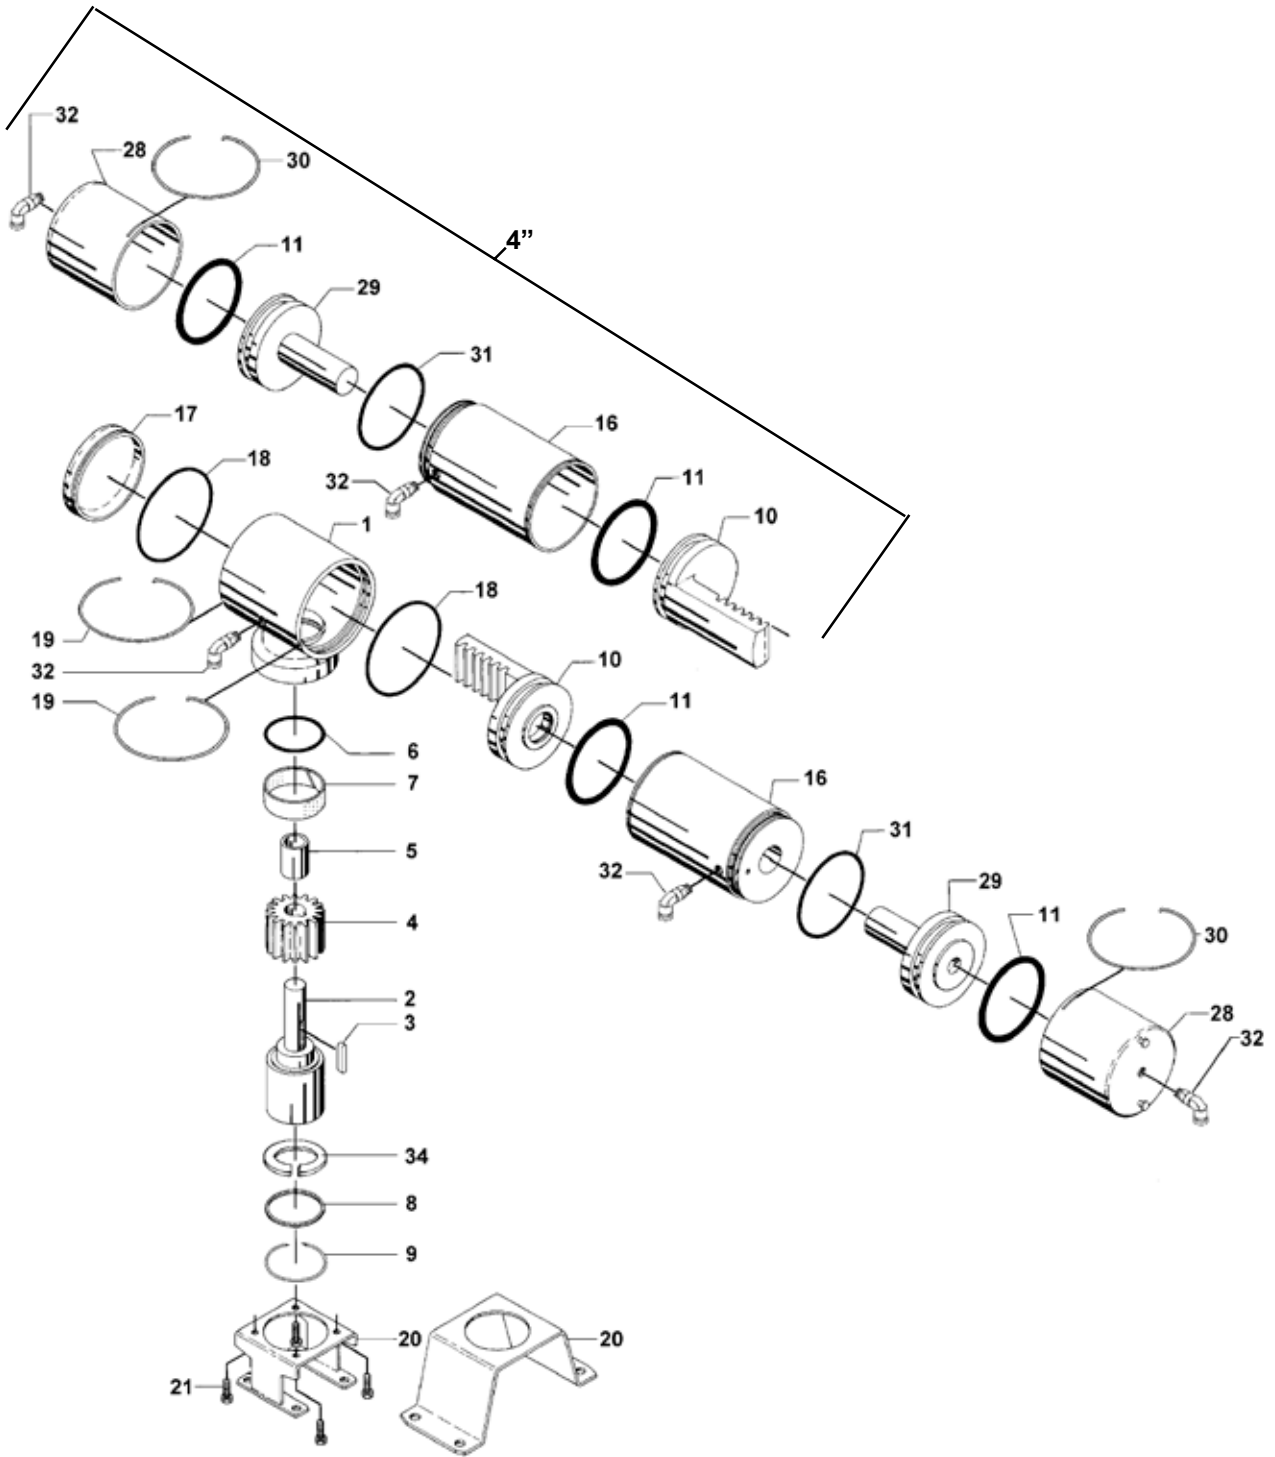

Central States Industrial
2700 Partnership Boulevard
Springfield, MO 65803
800.654.5635
<http://www.csidesigns.com>

CSI

Actuator for Koltek Shutter Valve 633

Pos.	Qty.	Description	1" - 3" Part No.	4" Part No.
1	1	Chassis	9612-4809-01	9612-4809-01
2	1	Spindle	9612-4796-01	9612-4933-01
3	1	Wedge	9612-4937-01	9612-4937-01
4	1	Gear wheel	9612-4795-01	9612-4795-01
5	1	Bearing	9611-99-3172	9611-99-3172
6Δ	1	O-ring	9611-99-1413	9611-99-1413
7Δ	1	Guide ring	9612-4938-01	9612-4938-01
8Δ	1	Bearing	9612-4941-01	9612-4941-01
9	1	Lock ring	9612-4803-01	9612-4803-01
10	1	Piston	9612-4939-04	N/A
	2	Piston	N/A	9612-4939-05
11Δ	2	O-ring	9611-99-2233	N/A
	4	O-ring	N/A	9611-99-2233
16	1	Cylinder	9612-4822-01	N/A
	2	Cylinder	N/A	9612-4822-02
17	1	Cylinder	9612-4799-01	N/A
18Δ	2	O-ring	9611-99-3170	9611-99-3170
19	2	Lock wire	9612-4825-01	9612-4825-01
20	1	Bonnet for AH 1"	9612-4959-01	N/A
	1	Bonnet for AH 1.5"	9612-4960-01	N/A
	1	Bonnet for AH 2"	9612-4961-01	N/A
	1	Bonnet for AH 2.5"	9612-4962-01	N/A
	1	Bonnet for AH 3"	9612-5051-01	N/A
	1	Bonnet for AH 4"	N/A	9612-4808-01
21	4	Screw	221031-02	221031-02
28	1	Auxiliary cylinder	9612-4823-01	N/A
	2	Auxiliary cylinder	N/A	9612-4823-01
29	1	Auxiliary piston	9612-4824-01	N/A
	2	Auxiliary piston	N/A	9612-4824-01
30	1	Lock wire	9612-4958-01	N/A
	2	Lock wire	N/A	9612-4958-01
31	1	O-ring	9611-99-2236	N/A
	2	O-ring	N/A	9611-99-2236
32	3	Air fitting	881-249420	N/A
	5	Air fitting	N/A	881-249420
34	1	Spindle extension (only for AH 1")	9612-4820-01	9612-4820-01
Δ	1	Service kit for 633 actuator	9611-92-4179	9611-92-4180

Parts marked with Δ are included in the 633 actuator service kit.

Note: No Top Unit available - only side mount lateral end.

Recommended Spare Parts: Service kit

Central States Industrial
2700 Partnership Boulevard
Springfield, MO 65803
800.654.5635
<http://www.csidesigns.com>

CSI

CONTACT CSI FOR MORE INFORMATION | CSIDESIGNS.COM | SALES@CSIDESIGNS.COM | 417.831.1411