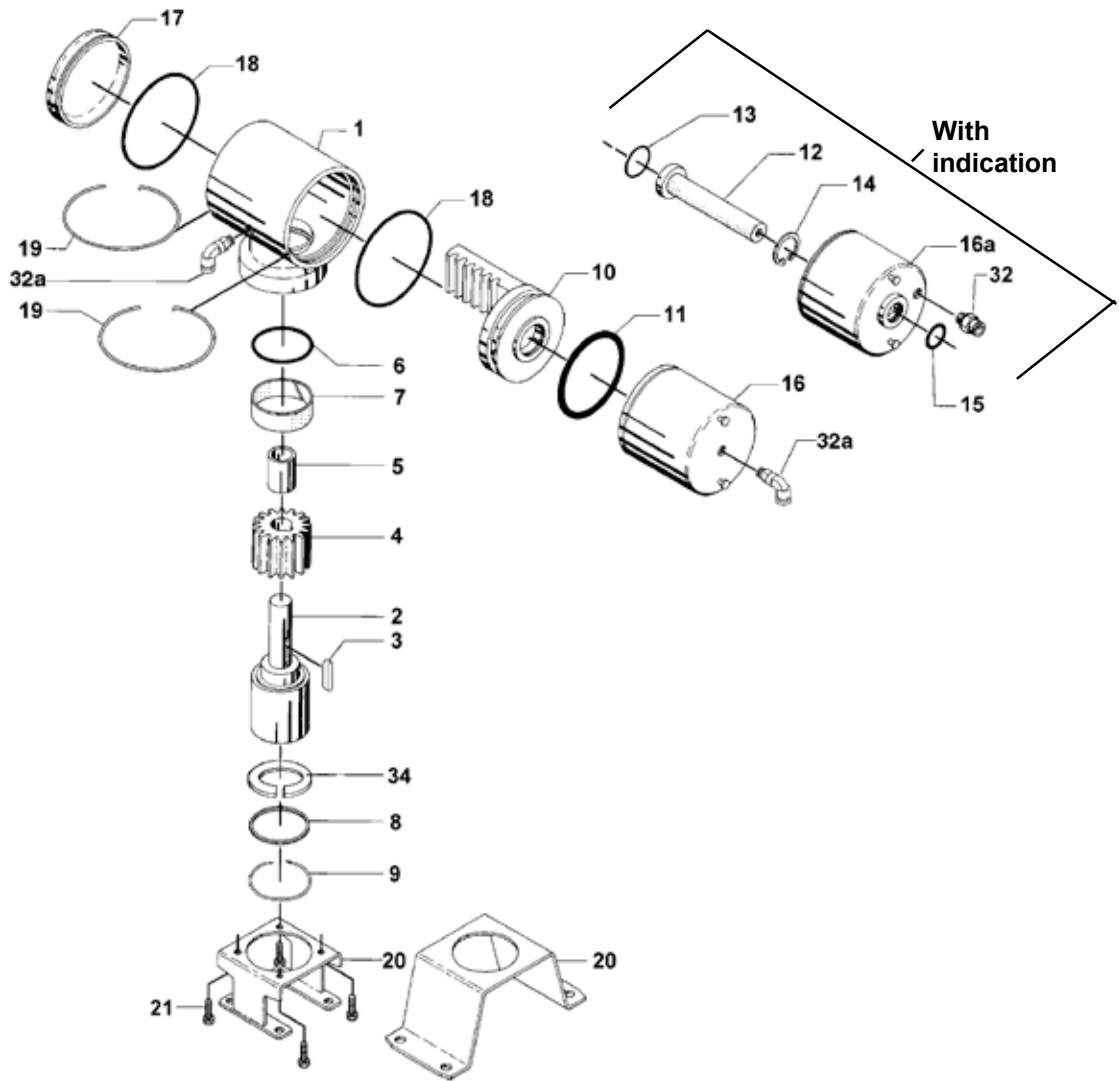

Central States Industrial
2700 Partnership Boulevard
Springfield, MO 65803
800.654.5635
<http://www.csidesigns.com>

Actuator for Koltek Shutter Valve 631

Pos.	Qty.	Description	1" - 2" w/o indication Part No.	1" - 2" with indication Part No.	2.5" - 4" w/o indication Part No.	2.5" - 4" with indication Part No.
1	1	Chassis	9612-4809-01	9612-4809-01	9612-4809-01	9612-4809-01
2	1	Spindle	9612-4796-01	9612-4796-01	9612-4933-01	9612-4933-01
3	1	Wedge	9612-4937-01	9612-4937-01	9612-4937-01	9612-4937-01
4	1	Gear wheel	9612-4795-01	9612-4795-01	9612-4795-01	9612-4795-01
5	1	Bearing	9611-99-3172	9611-99-3172	9611-99-3172	9611-99-3172
6Δ	1	O-ring	9611-99-1413	9611-99-1413	9611-99-1413	9611-99-1413
7Δ	1	Guide ring	9612-4938-01	9612-4938-01	9612-4938-01	9612-4938-01
8Δ	1	Bearing	9612-4941-01	9612-4941-01	9612-4941-01	9612-4941-01
9	1	Lock ring	9612-4803-01	9612-4803-01	9612-4803-01	9612-4803-01
10	1	Piston (1-2")	9612-4939-01	9612-4939-01	N/A	N/A
	2	Piston (2.5-4")	N/A	N/A	9612-4939-01	9612-4939-01
11Δ	1	O-ring (1-2")	9611-99-2233	9611-99-2233	N/A	N/A
	2	O-ring (2.5-4")	N/A	N/A	9611-99-2233	9611-99-2233
12	1	Indication stem	N/A	9612-4805-01	N/A	9612-4805-01
13	1	O-ring	N/A	9611-99-0096	N/A	9611-99-0096
14	1	Circlip	N/A	9611-99-3171	N/A	9611-99-3171
15Δ	1	O-ring	N/A	9611-99-2129	N/A	9611-99-2129
16	1	Cylinder	9612-4799-03	N/A	N/A	9612-4799-03
	2	Cylinder	N/A	N/A	9612-4799-03	N/A
16a	1	Cylinder	N/A	9612-4800-01	N/A	9612-4800-01
17	1	Cylinder	9612-4797-01	9612-4797-01	N/A	N/A
18Δ	2	O-ring	9611-99-3170	9611-99-3170	9611-99-3170	9611-99-3170
19	2	Lock wire	9612-4825-01	9612-4825-01	9612-4825-01	9612-4825-01
20	1	Bonnet for AH 1"	9612-4959-01	9612-4959-01	N/A	N/A
	1	Bonnet for AH 1.5"	9612-4960-01	9612-4960-01	N/A	N/A
	1	Bonnet for AH 2"	9612-4961-01	9612-4961-01	N/A	N/A
	1	Bonnet for AH 2.5"	9612-4962-01	9612-4962-01	N/A	N/A
	1	Bonnet for AH 3"	9612-5051-01	9612-5051-01	N/A	N/A
	1	Bonnet for AH 4"	N/A	N/A	9612-4808-01	9612-4808-01
21	4	Screw	221031-02	221031-02	221031-02	221031-02
32	1	Air fitting	N/A	9611-99-2563	N/A	9611-99-2563
32a	2	Air fitting	881-249420	881-249420	N/A	N/A
	3	Air fitting	N/A	N/A	881-249420	881-249420
34	1	Spindle extention (only for AH 1")	9612-4820-01	9612-4820-01	N/A	N/A
Δ	1	Service kit for the 631 actuator	9611-92-4175	9611-92-4176	9611-92-4177	9611-92-4178

Parts marked with Δ are included in the 631 actuator service kit.

Note: 1" Actuator is used for 1/2" and 3/4" valve.

Recommended Spare Parts: Service kit

Central States Industrial
2700 Partnership Boulevard
Springfield, MO 65803
800.654.5635
<http://www.csidesigns.com>

CSI

CONTACT CSI FOR MORE INFORMATION | CSIDESIGNS.COM | SALES@CSIDESIGNS.COM | 417.831.1411