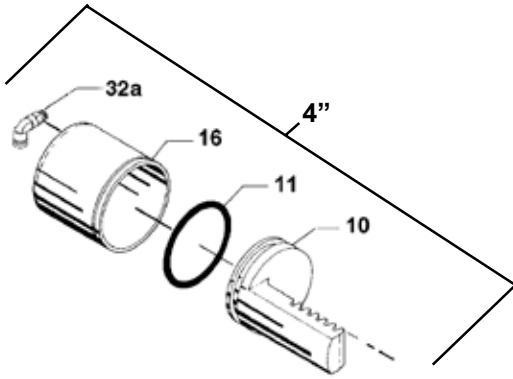

Central States Industrial
2700 Partnership Boulevard
Springfield, MO 65803
800.654.5635
<http://www.csidesigns.com>

Actuator for Koltek Shutter Valve 631

Pos.	Qty.	Description	1" - 2" w/o indication Part No.	1" - 2" with indication Part No.	2.5" - 4" w/o indication Part No.	2.5" - 4" with indication Part No.
1	1	Chassis	9612-4809-01	9612-4809-01	9612-4809-01	9612-4809-01
2	1	Spindle	9612-4796-01	9612-4796-01	9612-4933-01	9612-4933-01
3	1	Wedge	9612-4937-01	9612-4937-01	9612-4937-01	9612-4937-01
4	1	Gear wheel	9612-4795-01	9612-4795-01	9612-4795-01	9612-4795-01
5	1	Bearing	9611-99-3172	9611-99-3172	9611-99-3172	9611-99-3172
6Δ	1	O-ring	9611-99-1413	9611-99-1413	9611-99-1413	9611-99-1413
7Δ	1	Guide ring	9612-4938-01	9612-4938-01	9612-4938-01	9612-4938-01
8Δ	1	Bearing	9612-4941-01	9612-4941-01	9612-4941-01	9612-4941-01
9	1	Lock ring	9612-4803-01	9612-4803-01	9612-4803-01	9612-4803-01
10	1	Piston (1-2")	9612-4939-01	9612-4939-01	N/A	N/A
	2	Piston (2.5-4")	N/A	N/A	9612-4939-01	9612-4939-01
11Δ	1	O-ring (1-2")	9611-99-2233	9611-99-2233	N/A	N/A
	2	O-ring (2.5-4")	N/A	N/A	9611-99-2233	9611-99-2233
12	1	Indication stem	N/A	9612-4805-01	N/A	9612-4805-01
13	1	O-ring	N/A	9611-99-0096	N/A	9611-99-0096
14	1	Circlip	N/A	9611-99-3171	N/A	9611-99-3171
15Δ	1	O-ring	N/A	9611-99-2129	N/A	9611-99-2129
16	1	Cylinder	9612-4799-03	N/A	N/A	9612-4799-03
	2	Cylinder	N/A	N/A	9612-4799-03	N/A
16a	1	Cylinder	N/A	9612-4800-01	N/A	9612-4800-01
17	1	Cylinder	9612-4797-01	9612-4797-01	N/A	N/A
18Δ	2	O-ring	9611-99-3170	9611-99-3170	9611-99-3170	9611-99-3170
19	2	Lock wire	9612-4825-01	9612-4825-01	9612-4825-01	9612-4825-01
20	1	Bonnet for AH 1"	9612-4959-01	9612-4959-01	N/A	N/A
	1	Bonnet for AH 1.5"	9612-4960-01	9612-4960-01	N/A	N/A
	1	Bonnet for AH 2"	9612-4961-01	9612-4961-01	N/A	N/A
	1	Bonnet for AH 2.5"	9612-4962-01	9612-4962-01	N/A	N/A
	1	Bonnet for AH 3"	9612-5051-01	9612-5051-01	N/A	N/A
	1	Bonnet for AH 4"	N/A	N/A	9612-4808-01	9612-4808-01
21	4	Screw	221031-02	221031-02	221031-02	221031-02
32	1	Air fitting	N/A	9611-99-2563	N/A	9611-99-2563
32a	2	Air fitting	881-249420	881-249420	N/A	N/A
	3	Air fitting	N/A	N/A	881-249420	881-249420
34	1	Spindle extention (only for AH 1")	9612-4820-01	9612-4820-01	N/A	N/A
Δ	1	Service kit for the 631 actuator	9611-92-4175	9611-92-4176	9611-92-4177	9611-92-4178

Parts marked with Δ are included in the 631 actuator service kit.

Note: 1" Actuator is used for 1/2" and 3/4" valve.

Recommended Spare Parts: Service kit

Central States Industrial
2700 Partnership Boulevard
Springfield, MO 65803
800.654.5635
<http://www.csidesigns.com>

CSI

CONTACT CSI FOR MORE INFORMATION | CSIDESIGNS.COM | SALES@CSIDESIGNS.COM | 417.831.1411