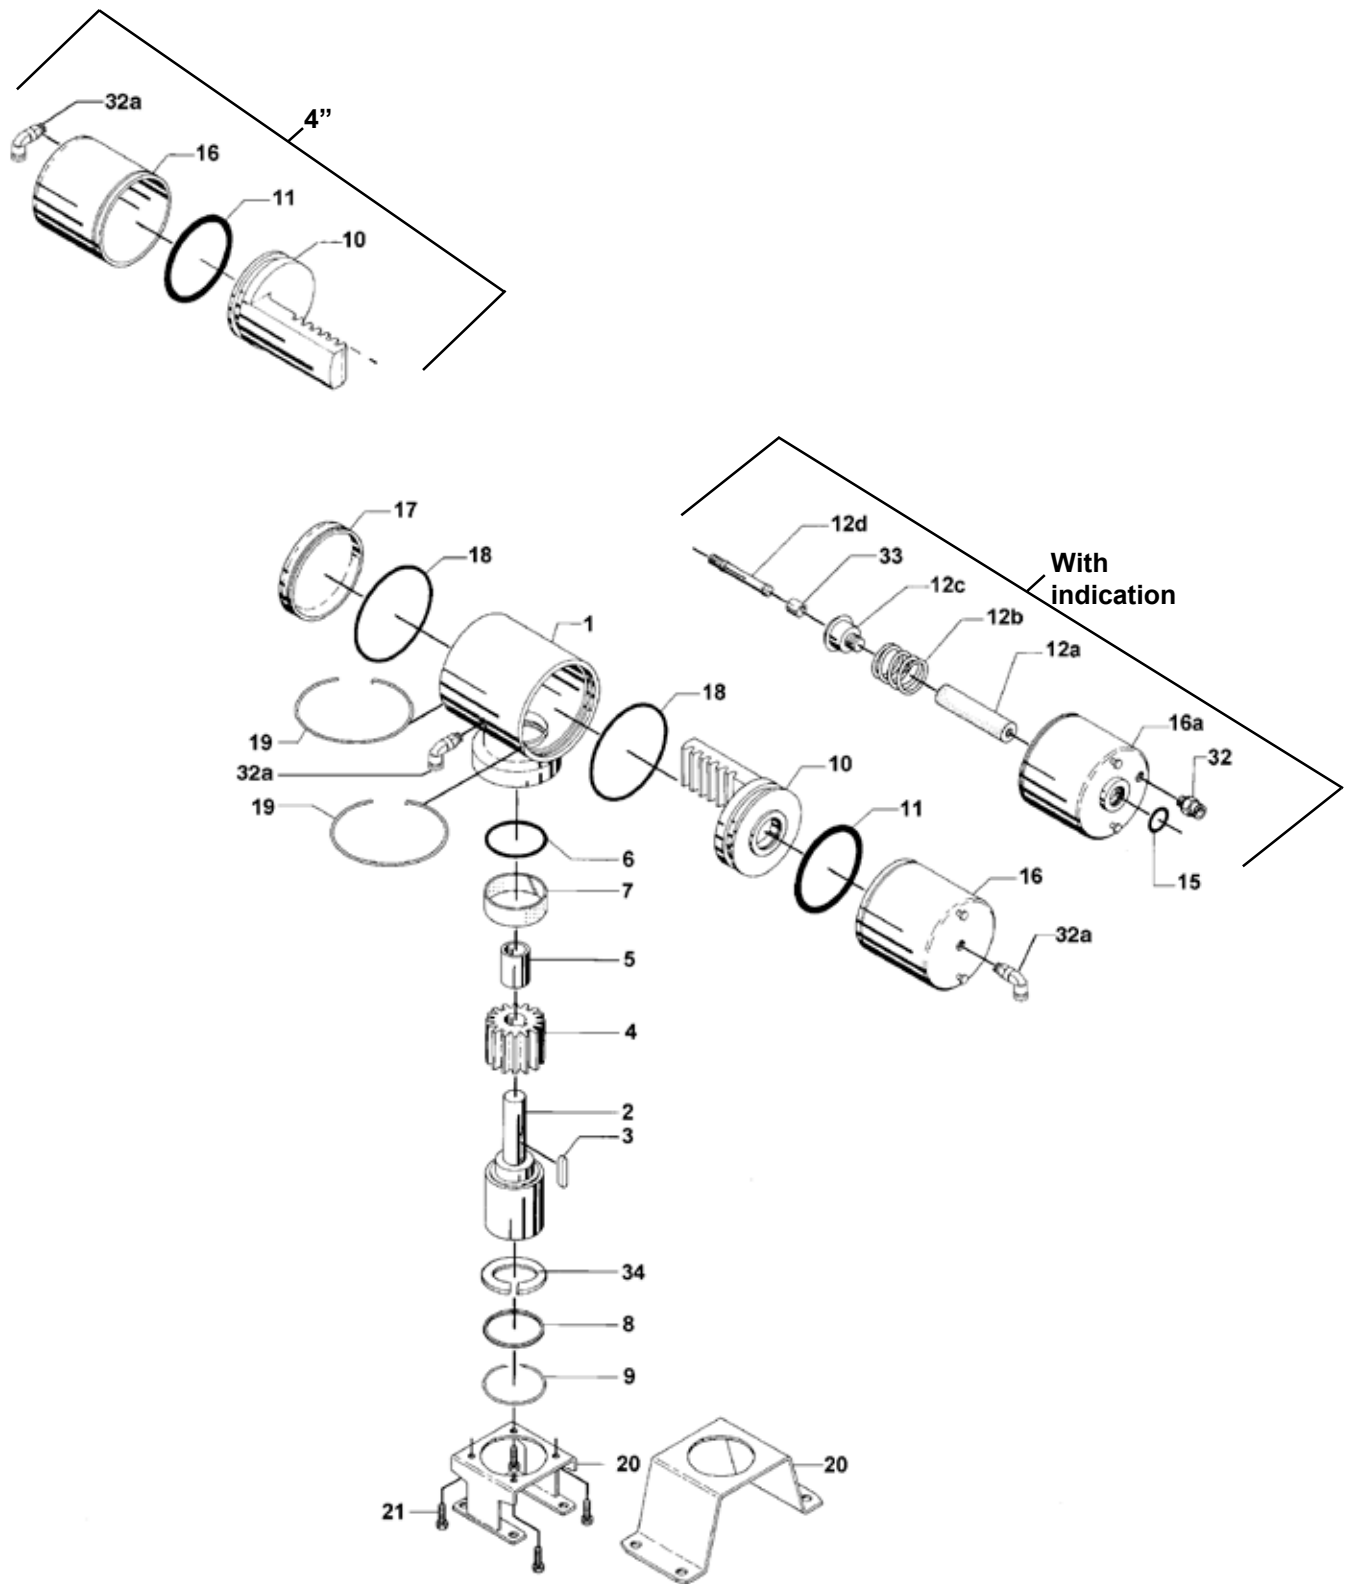

Central States Industrial
2700 Partnership Boulevard
Springfield, MO 65803
800.654.5635
<http://www.csidesigns.com>

Actuator for Koltek Shutter Valve 632

Pos.	Qty.	Description	1" - 3" w/o indication Part No.	1" - 3" with indication Part No.	4" w/o indication Part No.	4" with indication Part No.
1	1	Chassis	9612-4809-01	9612-4809-01	9612-4809-01	9612-4809-01
2	1	Spindle	9612-4796-01	9612-4796-01	9612-4933-01	9612-4933-01
3	1	Wedge	9612-4937-01	9612-4937-01	9612-4937-01	9612-4937-01
4	1	Gear wheel	9612-4795-01	9612-4795-01	9612-4795-01	9612-4795-01
5	1	Bearing	9611-99-3172	9611-99-3172	9611-99-3172	9611-99-3172
6Δ	1	O-ring	9611-99-1413	9611-99-1413	9611-99-1413	9611-99-1413
7Δ	1	Guide ring	9612-4938-01	9612-4938-01	9612-4938-01	9612-4938-01
8Δ	1	Bearing	9612-4941-01	9612-4941-01	9612-4941-01	9612-4941-01
9	1	Lock ring	9612-4803-01	9612-4803-01	9612-4803-01	9612-4803-01
10	1	Piston	9612-4939-04	9612-4939-03	N/A	N/A
	1	Piston	N/A	N/A	N/A	9612-4939-02
	2	Piston	N/A	N/A	9612-4939-05	9612-4939-05
11Δ	1	O-ring	9611-99-2233	9611-99-2233	N/A	N/A
	2	O-ring	N/A	N/A	9611-99-2233	9611-99-2233
12a	1	Indication stem	N/A	9612-5063-01	N/A	9612-5063-01
b	1	Spring	N/A	9612-3700-01	N/A	9612-3700-01
c	1	Screw	N/A	9612-5067-01	N/A	9612-5067-01
d	1	Extension stem	N/A	9612-3694-01	N/A	9612-3694-01
15Δ	1	O-ring	N/A	9611-99-2129	N/A	9611-99-2129
16	1	Cylinder	9612-4799-02	N/A	N/A	9612-4799-04
	2	Cylinder	N/A	N/A	9612-4799-04	N/A
16a	1	Cylinder	N/A	9612-4800-02	N/A	9612-4800-03
17	1	Cylinder	9612-4799-01	9612-4799-01	N/A	N/A
18Δ	2	O-ring	9611-99-3170	9611-99-3170	9611-99-3170	9611-99-3170
19	2	Lock wire	9612-4825-01	9612-4825-01	9612-4825-01	9612-4825-01
20	1	Bonnet for AH 1"	9612-49-5901	9612-49-5901	N/A	N/A
	1	Bonnet for AH 1.5"	9612-4960-01	9612-4960-01	N/A	N/A
	1	Bonnet for AH 2"	9612-4961-01	9612-4961-01	N/A	N/A
	1	Bonnet for AH 2.5"	9612-4962-01	9612-4962-01	N/A	N/A
	1	Bonnet for AH 3"	9612-5051-01	9612-5051-01	N/A	N/A
	1	Bonnet for AH 4"	N/A	N/A	9612-4808-01	9612-4808-01
21	4	Screw	221031-02	221031-02	221031-02	221031-02
32	1	Air fitting	N/A	9611-99-2563	N/A	9611-99-2563
32a	2	Air fitting	881-249420	881-249420	N/A	N/A
	3	Air fitting	N/A	N/A	881-249420	881-249420
33	1	Bush	9611-99-3437	9611-99-3437	9611-99-3437	9611-99-3437
34	1	Spindle extention (only for AH 1")	9612-4820-01	9612-4820-01	N/A	N/A
Δ	1	Service kit for 632 actuator	9611-92-4175	9611-92-4176	9611-92-4177	9611-92-4178

Parts marked with Δ are included in the 632 Actuator service kit.

Note: 1" Actuator is used for 1/2" and 3/4" valve.

Recommended Spare Parts: Service kit

Central States Industrial
2700 Partnership Boulevard
Springfield, MO 65803
800.654.5635
<http://www.csidesigns.com>

CSI

CONTACT CSI FOR MORE INFORMATION | CSIDESIGNS.COM | SALES@CSIDESIGNS.COM | 417.831.1411