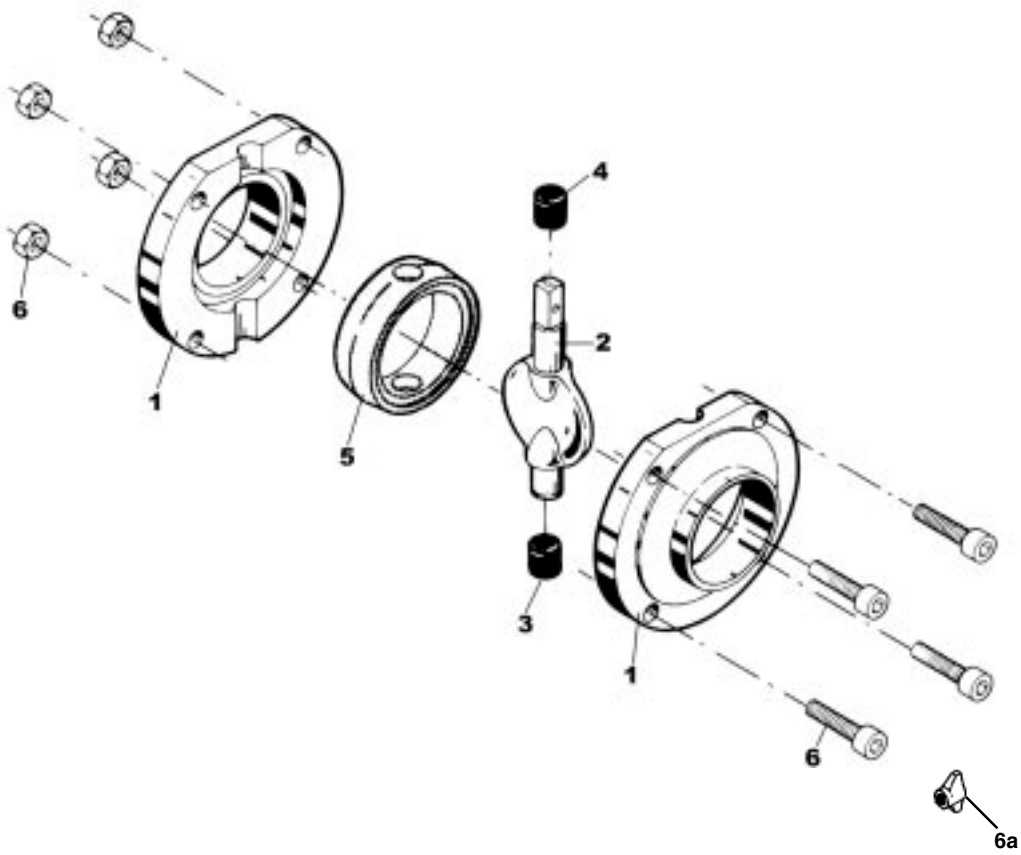

Alfa Laval

**Butterfly Valve
LKB**

Butterfly Valve LKB

AISI 304 and 316 for INCH

Pos.	Qty.	Description Disc Connection	1" Part No. 8 mm	1.5" Part No. 8 mm	2" Part No. 8 mm	2.5" Part No. 8 mm	3" Part No. 10 mm	4" Part No. 12 mm	6" Part No. 15 mm
1	2	Valve body half (AISI 304) .... (Period 8103 -)	9611-44-365-0	9611-44-322-0	9611-44-323-0	9611-44-324-0	9611-44-307-0	9611-41-325-0	9611-41-367-0
1	2	Valve body half (AISI 316L) .. (Period 8103 -)	9611-44-365-1	9611-44-322-1	9611-44-323-1	9611-44-324-1	9611-44-307-1	9611-41-325-1	9611-41-367-1
2	1	Disc (AISI 316L)	9611-41-368-1	9611-41-169-1	9611-41-177-1	9611-41-185-1	9611-41-193-1	N/A	9611-41-3701
	1	Disc, 12 (AISI 316L)	N/A	N/A	N/A	N/A	N/A	9612-0463-02	N/A
		(Period 8906 -)							
3	1	Bush	9611-41-181-0	9611-41-173-0	9611-41-181-0	9611-41-189-0	9611-41-197-0	9611-41-206-0	9611-41-379-0
4	1	Bush	9611-41-376-0	9611-41-173-0	9611-41-181-0	9611-41-189-0	9611-41-197-0	9611-41-205-0	9611-41-379-0
5	1	Seal ring, EPDM	9611-41-413-0	9611-41-409-0	9611-41-410-0	9611-41-411-0	9611-41-406-0	9611-41-412-0	9611-41-415-0
	1	Seal ring, SILICONE	9611-41-372-0	9611-41-174-0	9611-41-182-0	9611-41-190-0	9611-41-198-0	9611-41-207-0	9611-41-374-0
	1	Seal ring, FPM	9611-41-413-3	9611-41-409-3	9611-41-410-3	9611-41-411-3	9611-41-406-3	9611-41-412-3	9611-41-415-3
	1	Seal ring, HNBR	9611-41-413-4	9611-41-409-4	9611-41-410-4	9611-41-411-4	9611-41-406-4	9611-41-412-4	9611-41-415-4
	1	Seal ring, PFA	N/A	9612-90-050-1	9612-90-060-1	9612-90-070-1	9612-90-080-1	9612-90-090-1	N/A
6	1	Set screw M6 + Nut M6	9611-41-734-0	9611-41-734-0	N/A	N/A	N/A	N/A	N/A
	1	Set screw M8 + Nut M8	N/A	N/A	9611-41-735-0	9611-41-735-0	9611-41-736-0		
	1	Set screw M10 + Nut M10	N/A	N/A	N/A	N/A	N/A	9611-41-737-0	N/A
	1	Set screw M15 + Nut M15	N/A	N/A	N/A	N/A	N/A	N/A	9611-41-7380
6a	1	Wing nut kit	9611-41-6900	9611-41-6900	9611-41-6901	9611-41-69-01	9611-41-6902	9611-41-6903	9611-41-6904
	1	Service kit, EPDM	9611-92-3028	9611-92-3029	9611-92-3030	9611-92-3031	9611-92-3032	9611-92-3033	9611-92-3046
	1	Service kit, SILICONE	9611-92-3034	9611-92-3035	9611-92-3036	9611-92-3037	9611-92-3038	9611-92-3039	9611-92-3047
	1	Service kit, FPM	9611-92-3040	9611-92-3041	9611-92-3042	9611-92-3043	9611-92-3044	9611-92-3045	9611-92-3048
	1	Service kit, HNBR	9611-92-3160	9611-92-3161	9611-92-3162	9611-92-3163	881-42603	881-42604	881-42605
	1	Service kit, PFA	N/A	9611-92-3183	9611-92-3184	9611-92-3185	9611-92-3186	9611-92-3187	N/A

Parts marked with ☐ are included in the service kits.

Note: Disc connection 10 mm for 4" is not available anymore, please rebuild the air-actuator and/or handle to disc connection 12 mm.

Recommended Spare Parts: Service kit

CSI

CONTACT CSI FOR MORE INFORMATION | CSIDESIGNS.COM | SALES@CSIDESIGNS.COM | 417.831.1411