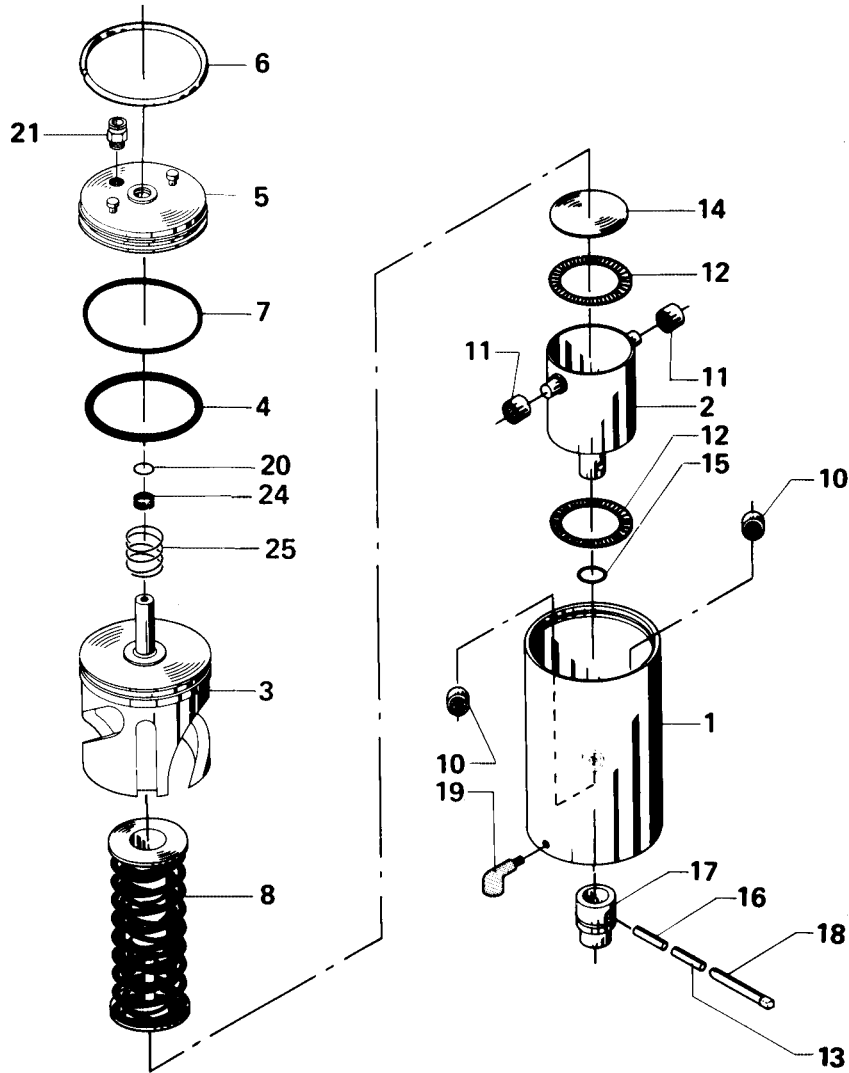

Note: Actuator compatible with Think Top.
(not for use with Green Tri-Clover Tops)

Actuator for Butterfly Valve LKLA-T ø133 (NC-NO)

Note: Actuator compatible with Think Top.
(not for use with Green Tri-Clover Tops)

Pos.	Qty.	Description Disc Connection	4"	4"	6"	6"
			NC Part No. 12 mm	NO Part No. 12 mm	NC Part No. 15 mm	NO Part No. 15 mm
	1	Actuator, complete	9612-3749-06	9612-3749-07	9612-3749-16	9612-3749-17
1	1	Air cylinder	9612-2685-01	9612-2685-01	9612-2685-01	9612-2685-01
2	1	Rotating cylinder	9612-2678-01	9612-2678-01	9612-2678-01	9612-2678-01
3	1	Piston	9612-3699-01	9612-3699-02	9612-3699-01	9612-3699-02
4 Δ	1	O-ring, NBR	9611-99-2367	9611-99-2367	9611-99-2367	9611-99-2367
5	1	End cap	9612-2714-02	9612-2714-02	9612-2714-02	9612-2714-02
6	1	Retaining ring	9612-2682-01	9612-2682-01	9612-2682-01	9612-2682-01
7 Δ	1	O-ring, NBR	9611-99-0035	9611-99-0035	9611-99-0035	9611-99-0035
8	1	Spring assembly	9612-2701-01	9612-2701-01	9612-2701-01	9612-2701-01
10Δ	2	Needle bearing	9611-99-1231	9611-99-1231	9611-99-1231	9611-99-1231
11Δ	2	Needle bearing	9611-99-2355	9611-99-2355	9611-99-2355	9611-99-2355
12Δ	2	Thrust bearing	9611-99-2347	9611-99-2347	9611-99-2347	9611-99-2347
13	1	Connex pin	9611-99-2357	9611-99-2357	9611-99-2357	9611-99-2357
14	1	Thrust plate	9612-2671-01	9612-2671-01	9612-2671-01	9612-2671-01
15Δ	1	O-ring, NBR	9611-99-0079	9611-99-0079	9611-99-0079	9611-99-0079
16	1	Connex pin	9611-99-2358	9611-99-2358	9611-99-2358	9611-99-2358
17	1	Coupling	9612-2715-01	9612-2715-01	9612-2715-03	9612-2715-03
18	1	Indication pin	9612-2719-01	9612-2719-01	9612-2719-01	9612-2719-01
19	1	Water rejector	9611-41-775-0	9611-41-775-0	9611-41-775-0	9611-41-775-0
20Δ	1	O-ring	223404-21	223404-21	223404-21	223404-21
21	1	Air fitting	881-249420	881-249420	881-249420	881-249420
24Δ	1	Guiding ring	9612-3698-01	9612-3698-01	9612-3698-01	9612-3698-01
25	1	Spring	9612-3700-01	9612-3700-01	9612-3700-01	9612-3700-01
Δ	1	Service kit for LKLA-T ø133 (NC-NO)	9611-92-3056	9611-92-3056	9611-92-3056	9611-92-3056

Parts marked with Δ are included in the service kit.

Recommended Spare Parts: Service kit

CSI

CONTACT CSI FOR MORE INFORMATION | CSIDESIGNS.COM | SALES@CSIDESIGNS.COM | 417.831.1411