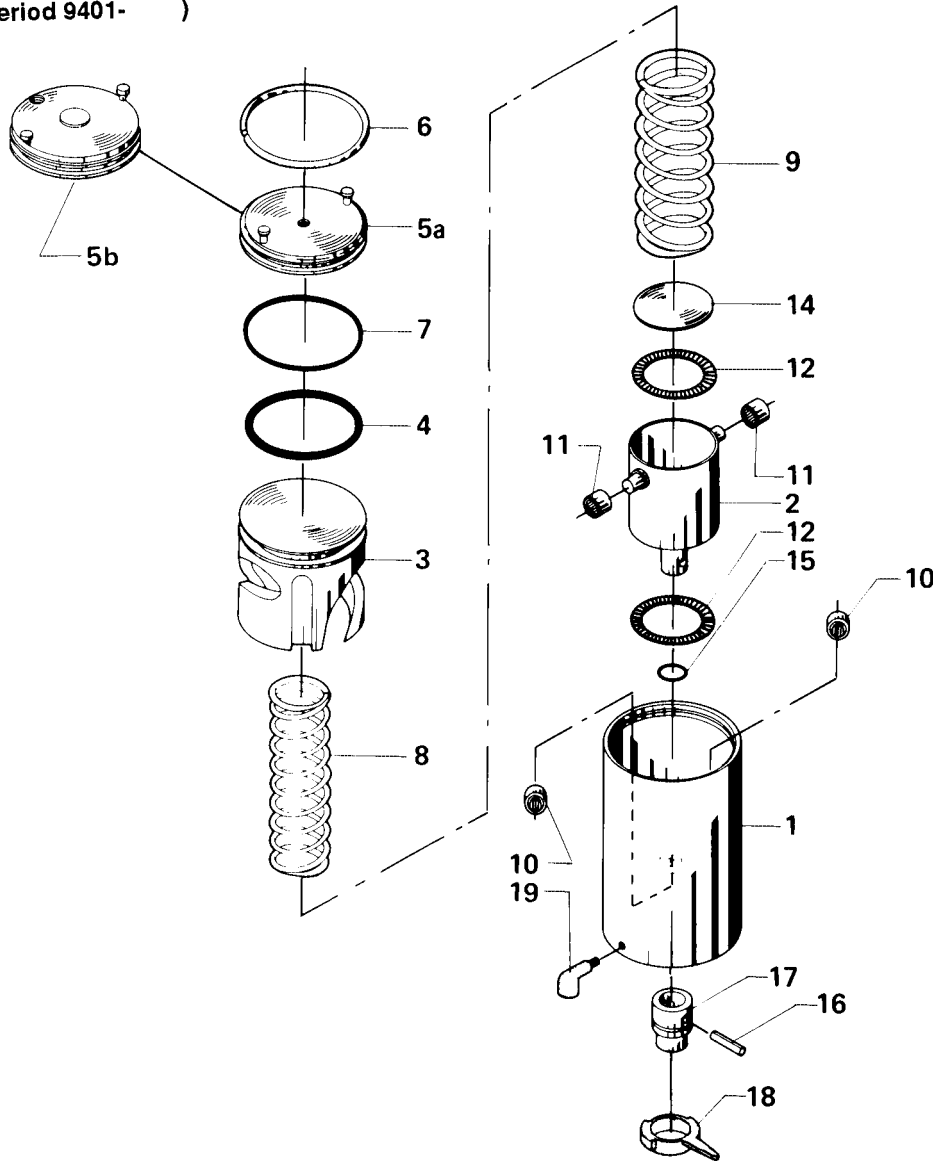

Mark III
(Period 9401-)

Actuator for Butterfly Valve LKLA ø85 (NC-NO)

Pos.	Qty.	Description Disc Connection	1" - 2.5"	3"	4"	1" - 2.5"	3"	4"
			NC Part No. 8 mm	NC Part No. 10 mm	NC Part No. 12 mm	NO Part No. 8 mm	NO Part No. 10 mm	NO Part No. 12 mm
	1	Actuator, complete	9611-41-630-1	9611-41-630-2	9611-41-630-6	9611-41-630-4	9611-41-630-5	9611-41-630-7
1	1	Air cylinder	9611-41-758-0	9611-41-758-0	9611-41-758-0	9611-41-758-0	9611-41-758-0	9611-41-758-0
2	1	Rotating cylinder	9611-41-638-0	9611-41-638-0	9611-41-638-0	9611-41-638-0	9611-41-638-0	9611-41-638-0
3	1	Piston	9612-1944-01	9612-1944-01	9612-1944-01	9612-1943-01	9612-1943-01	9612-1943-01
4Δ	1	O-ring, NBR	9611-99-0052	9611-99-0052	9611-99-0052	9611-99-0052	9611-99-0052	9611-99-0052
5a	1	End cap** (Period 8911-)	31357-0740-1	31357-0740-1	31357-0740-1	31357-0740-1	31357-0740-1	31357-0740-1
6	1	Retaining ring	9611-40-2021	9611-40-2021	9611-40-2021	9611-40-2021	9611-40-2021	9611-40-2021
7Δ	1	O-ring, NBR	9611-99-0396	9611-99-0396	9611-99-0396	9611-99-0396	9611-99-0396	9611-99-0396
8	1	Inner spring	9611-99-1629	9611-99-1629	9611-99-1629	9611-99-1629	9611-99-1629	9611-99-1629
9	1	Outer spring	9611-99-1631	9611-99-1631	9611-99-1631	9611-99-1631	9611-99-1631	9611-99-1631
10Δ	2	Needle bearing	9611-99-1230	9611-99-1230	9611-99-1230	9611-99-1230	9611-99-1230	9611-99-1230
11Δ	2	Needle bearing	9611-99-1231	9611-99-1231	9611-99-1231	9611-99-1231	9611-99-1231	9611-99-1231
12Δ	2	Thrust bearing	9611-99-1236	9611-99-1236	9611-99-1236	9611-99-1236	9611-99-1236	9611-99-1236
14	1	Thrust plate	9611-41-646-0	9611-41-646-0	9611-41-646-0	9611-41-646-0	9611-41-646-0	9611-41-646-0
15Δ	1	O-ring, NBR	9611-99-1233	9611-99-1233	9611-99-1233	9611-99-1233	9611-99-1233	9611-99-1233
16	1	Connex pin	9611-99-1235	9611-99-1235	9611-99-1235	9611-99-1235	9611-99-1235	9611-99-1235
17	1	Coupling	9611-41-644-0	9611-41-645-0	9612-0447-03	9611-41-644-0	9611-41-645-0	9612-0447-03
18	1	Activating ring, Noryl with screw	9611-41-669-0	9611-41-669-0	9611-41-669-0	9611-41-669-0	9611-41-669-0	9611-41-669-0
19	1	Water rejector	9611-41-775-0	9611-41-775-0	9611-41-775-0	9611-41-775-0	9611-41-775-0	9611-41-775-0
		(Period 8310-)						
Δ	1	Service kit for LKLA ø85 (NC-NO) ...	9611923010	9611923010	9611923010	9611923010	9611923010	9611923010

Parts marked with Δ are included in the service kit.

** End cap for MAG TOP and LKT-S/N (standard now)

NC/NO for Altop

Pos.	Qty.	Description Disc Connection	1" - 2.5"	3"	4"	1" - 2.5"	3"	4"
			NC Part No. 8 mm	NC Part No. 10 mm	NC Part No. 12 mm	NO Part No. 8 mm	NO Part No. 10 mm	NO Part No. 12 mm
	1	Actuator, complete for Altop	9611-41-678-1	9611-41-678-2	9611-41-678-6	9611-41-678-4	9611-41-678-5	9611-41-678-7
5b	1	1 End cap, Mark III (Period 9401-)	9611-41-674-0	9611-41-674-0	9611-41-674-0	9611-41-674-0	9611-41-674-0	9611-41-674-0

All other parts are same as above.

Note: 4" butterfly valve sold before 8906 = 10 mm
Please check the square size of the disc when ordering spares.

Recommended Spare Parts: Service kit

CSI

CONTACT CSI FOR MORE INFORMATION | CSIDESIGNS.COM | SALES@CSIDESIGNS.COM | 417.831.1411