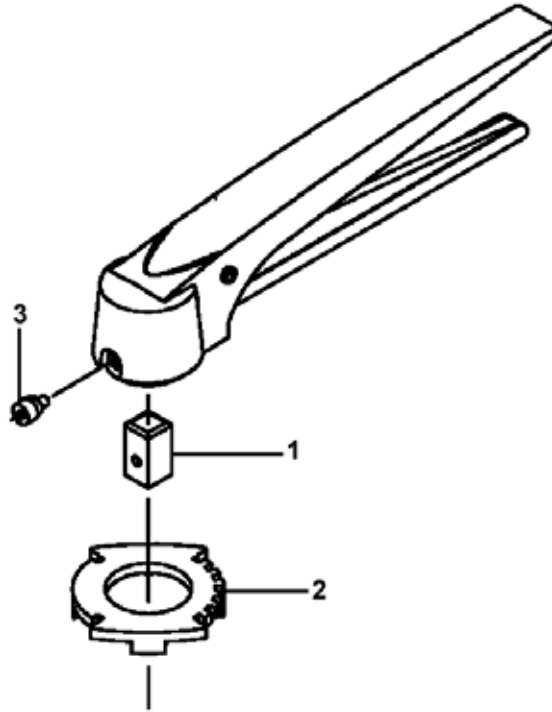

Pos.	Qty	Description	8 mm	10 mm	12 mm
	1	Handle complete	9612-5928-01	9612-5928-02	9612-5928-03
1	1	Insert	9612-5889-01	9612-5889-02	N/A
2	1	Positioning cap (3" - 4")	N/A	9612-5888-01	9612-5888-01
		Positioning cap (1" - 2.5")	9612-5887-01	N/A	N/A
3	1	Screw	9612-0453-02	9612-0453-01	9612-0453-01