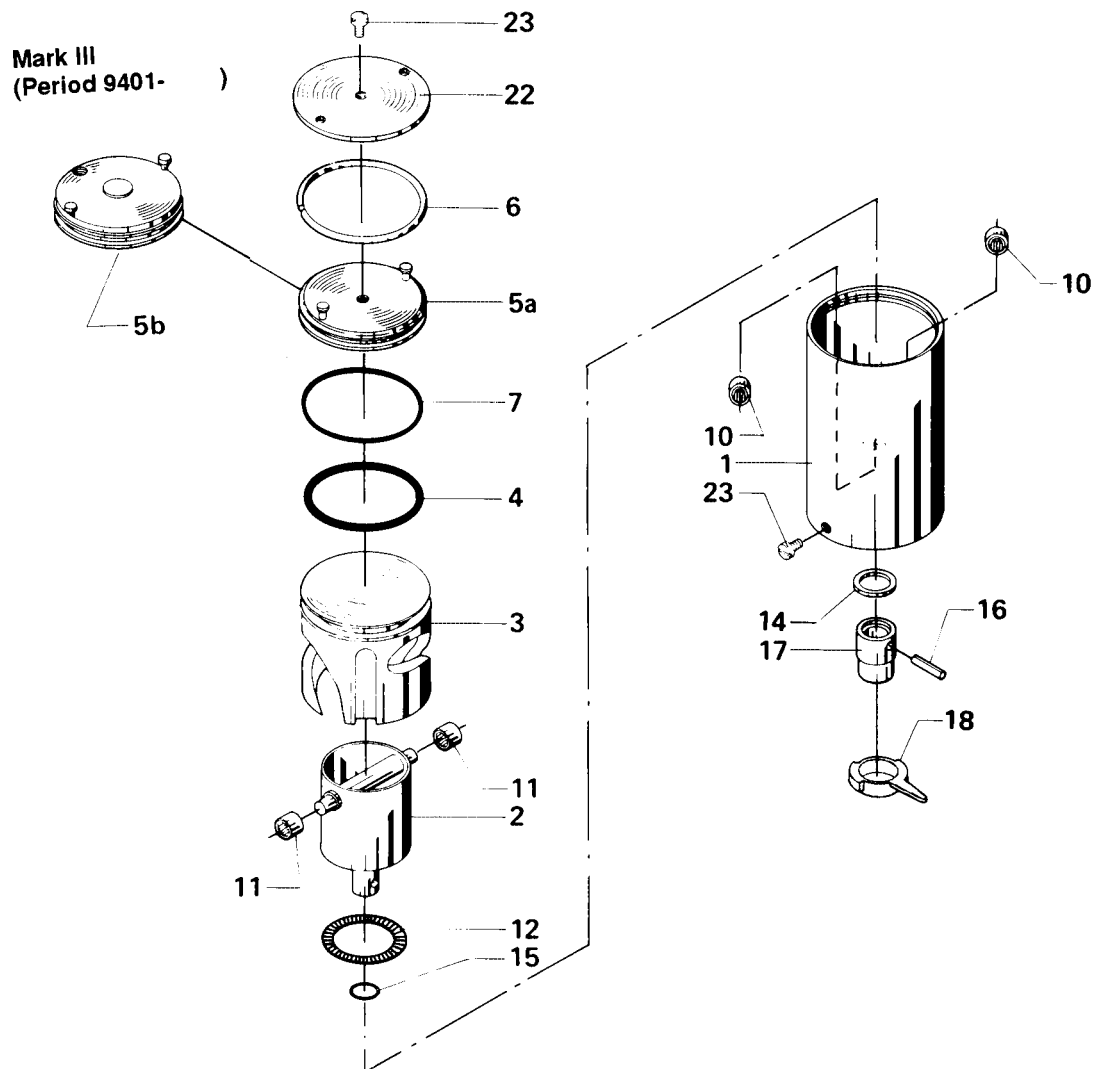

Actuator for Butterfly Valve LKLA ø85 (A/A)

Pos.	Qty.	Description Disc Connection	1" - 2.5 8 mm	3" 10 mm	4" 12 mm	6" 15 mm
	1	Actuator	9611-41-749-1	9611-41-749-2	9611-41-749-3	9611-41-750-0
1	1	Air Cylinder	9611-41-758-0	9611-41-758-0	9611-41-758-0	9611-41-742-0
2	1	Rotating cylinder	9611-41-744-1	9611-41-744-1	9611-41-744-1	9611-41-744-0
3	1	Piston	9611-41-752-0	9611-41-752-0	9611-41-752-0	9611-41-752-0
4 Δ	1	O-ring, NBR	9611-99-0052	9611-99-0052	9611-99-0052	9611-99-0052
5a	1	End cap**	31357-0740-1	31357-0740-1	31357-0740-1	31357-0740-1
		(Period 8911-)				
6	1	Retaining ring	9611-40-2021	9611-40-2021	9611-40-2021	9611-40-2021
7 Δ	1	O-ring, NBR	9611-99-0396	9611-99-0396	9611-99-0396	9611-99-0396
10Δ	2	Needle bearing	9611-99-1230	9611-99-1230	9611-99-1230	9611-99-1230
11Δ	2	Needle bearing	9611-99-1231	9611-99-1231	9611-99-1231	9611-99-1231
12Δ	1	Thrust bearing	9611-99-1236	9611-99-1236	9611-99-1236	9611-99-1236
14	1	Thrust plate	9611-41-757-0	9611-41-757-0	9611-41-757-0	9611-41-754-0
15Δ	1	O-ring, NBR	9611-99-1233	9611-99-1233	9611-99-1233	9611-99-0030
16	1	Connex pin	9611-99-1235	9611-99-1235	9611-99-1235	9611-99-1313
17	1	Coupling	9611-41-755-1	9611-41-756-1	9612-0448-02	9611-41-665-0
18	1	Activating ring	9611-41-669-0	9611-41-669-0	9611-41-669-0	
		with screw				
22***	1	Retaining plate	9611-41-437-0	9611-41-437-0	9611-41-437-0	9611-41-437-0
23	2	Threaded plug	9611-99-1221	9611-99-1221	9611-99-1221	9611-99-1221
Δ	1	Service kit for actuator LKLA ø85 (A/A)	9611-92-3011	9611-92-3011	9611-92-3011	9611-92-3012

Parts marked with Δ are included in the service kit.

** End cap for MAG TOP and LKT-S/N (standard now)

*** Up to 8910 supplied without holes, is no longer available

Air/Air for Altop

Pos.	Qty.	Description Disc Connection	1" - 2.5 8 mm	3" 10 mm	4" 12 mm
	1	Air/Air for Altop	9612-0812-02	9612-0812-03	9612-0812-04
5b	1	End cap, Mark III	9611-41-674-0	9611-41-674-0	9611-41-674-0
		(Period 9401-)			

All other parts are same as above.

Note: 4" butterfly valve sold before 8906 = 10 mm
Please check the square size of the disc when ordering spares.

Recommended Spare Parts: Service kit

CSI

CONTACT CSI FOR MORE INFORMATION | CSIDESIGNS.COM | SALES@CSIDESIGNS.COM | 417.831.1411