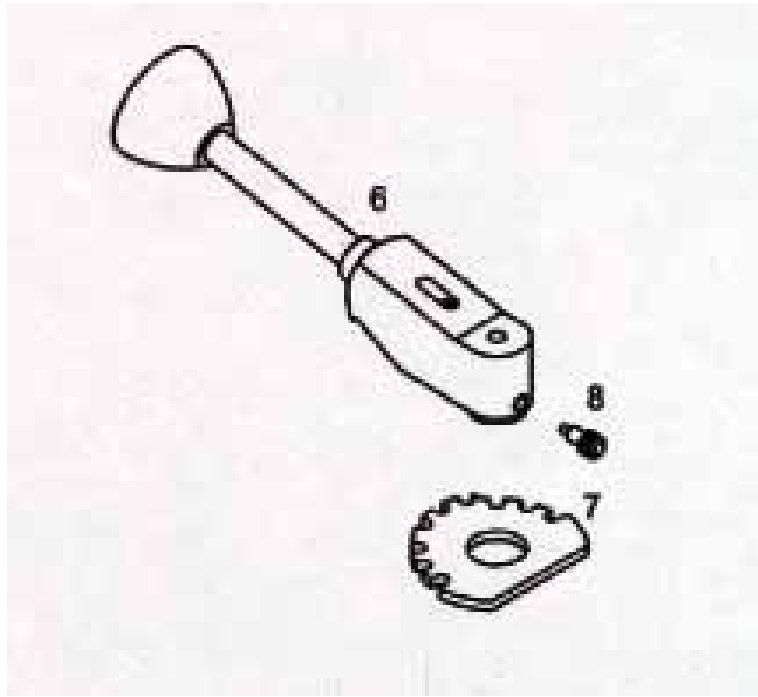

Alfa Laval

Handle for Butterfly Valves Series B51A

Key#	Description	No Req'd	1"	1½"	2"	2½"	3"	4"
6	Handle	1	331015	331015	331015	331015	331016	330776
7	Stop Plate	1	331141C	331141C	331141C	331141C	331142C	331142C
8	Ret. Screw	1	330028	330028	330028	330028	330035	330035