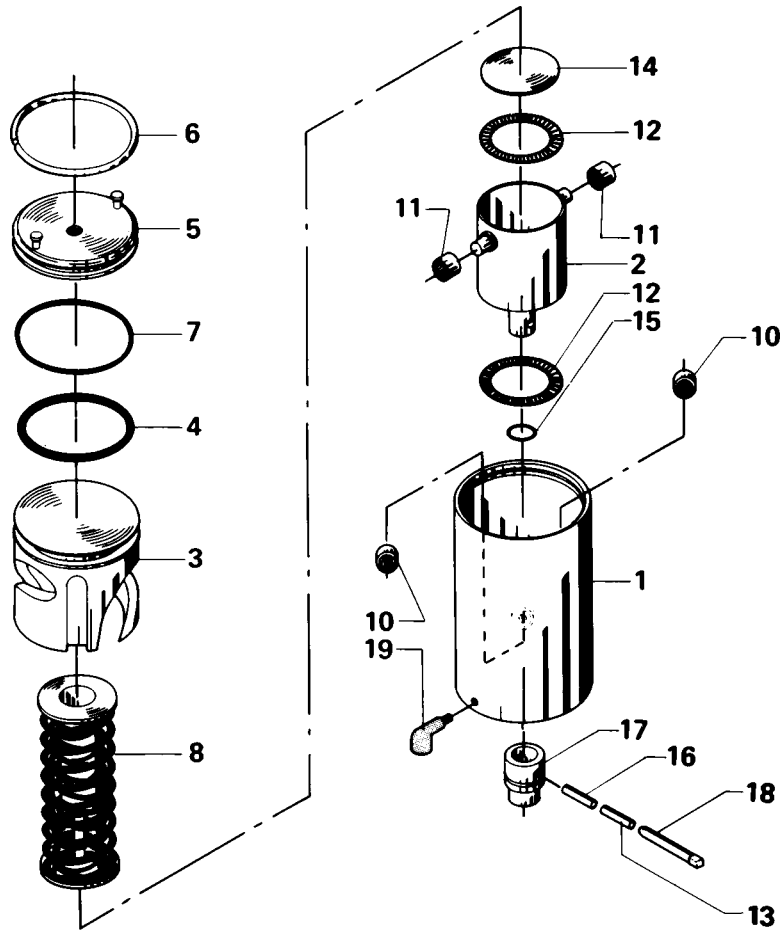

Actuator for Butterfly Valve LKLA ø133 (NC-NO)

Pos.	Qty.	Description Disc Connection	4"	4"	6"	6"
			NC Part No. 12 mm	NO Part No. 12 mm	NC Part No. 15 mm	NO Part No. 15 mm
	1	Actuator, complete	9612-2713-06	9612-2713-07	9612-2713-16	9612-2713-17
1	1	Air cylinder	9612-2685-01	9612-2685-01	9612-2685-01	9612-2685-01
2	1	Rotating cylinder	9612-2678-01	9612-2678-01	9612-2678-01	9612-2678-01
3	1	Piston	9612-2700-01	9612-2680-01	9612-2700-01	9612-2680-01
4 Δ	1	O-ring, NBR	9611-99-2367	9611-99-2367	9611-99-2367	9611-99-2367
5	1	End cap	~~9612-2714-01~~	~~9612-2714-01~~	~~9612-2714-01~~	~~9612-2714-01~~
6	1	Retaining ring	9612-2682-01	9612-2682-01	9612-2682-01	9612-2682-01
7 Δ	1	O-ring, NBR	9611-99-0035	9611-99-0035	9611-99-0035	9611-99-0035
8	1	Spring assembly	9612-2701-01	9612-2701-01	9612-2701-01	9612-2701-01
10Δ	2	Needle bearing	9611-99-1231	9611-99-1231	9611-99-1231	9611-99-1231
11Δ	2	Needle bearing	9611-99-2355	9611-99-2355	9611-99-2355	9611-99-2355
12Δ	2	Thrust bearing	9611-99-2347	9611-99-2347	9611-99-2347	9611-99-2347
13	1	Connex pin	9611-99-2357	9611-99-2357	9611-99-2357	9611-99-2357
14	1	Thrust plate	9612-2671-01	9612-2671-01	9612-2671-01	9612-2671-01
15Δ	1	O-ring, NBR	9611-99-0079	9611-99-0079	9611-99-0079	9611-99-0079
16	1	Connex pin	9611-99-2358	9611-99-2358	9611-99-2358	9611-99-2358
17	1	Coupling	9612-2715-01	9612-2715-01	9612-2715-03	9612-2715-03
18	1	Indication pin	9612-2719-01	9612-2719-01	9612-2719-01	9612-2719-01
19	1	Water rejector	9611-41-775-0	9611-41-775-0	9611-41-775-0	9611-41-775-0
Δ	1	Service kit for LKLA ø133 (NC-NO)	9611-92-3020	9611-92-3020	9611-92-3020	9611-92-3020

Parts marked with Δ are included in the service kit.

Recommended Spare Parts: Service kit

CSI

CONTACT CSI FOR MORE INFORMATION | CSIDESIGNS.COM | SALES@CSIDESIGNS.COM | 417.831.1411