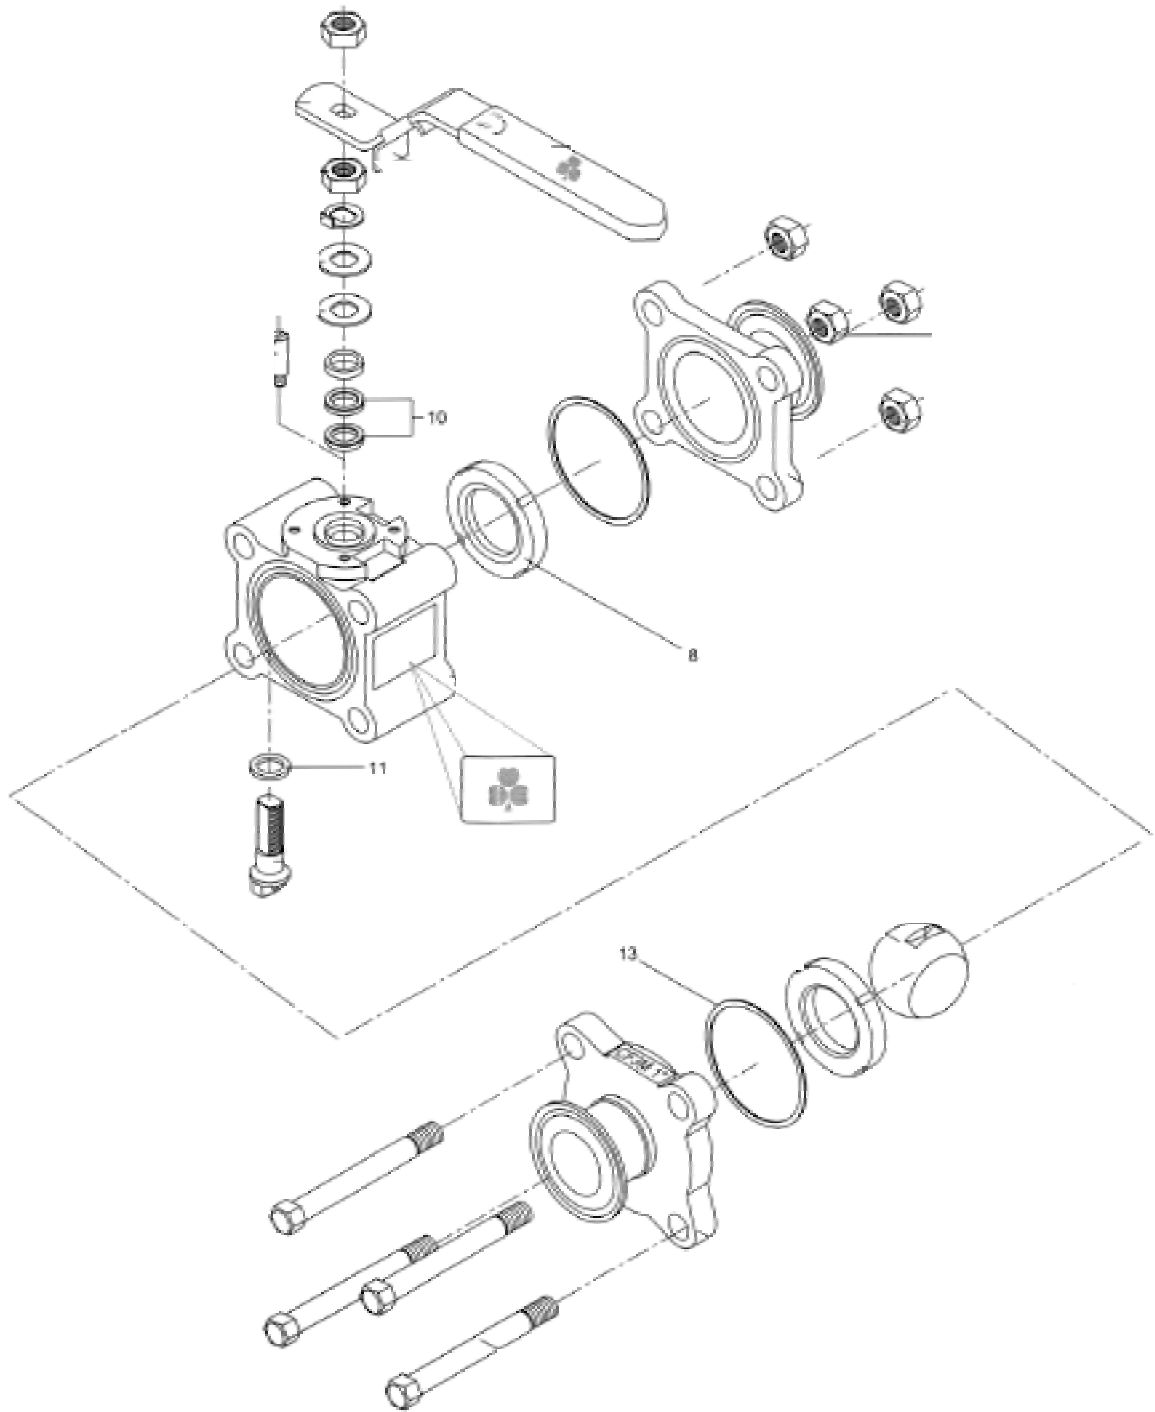

Ball Valves, 5308 Series

12

## Ball Valves, 5308 Series

### Service Kit contains:

Position	Description	Material	Quantity
8	Seat	PTFE	2
10	Stem Packing	PTFE	2
11	Stem Seal	PTFE	1
13	Joint Gasket	PTFE	2

Not sold individually. Sold only in kit.

### Service Kit contains:

Position	Description	Material	Quantity
8	Seat	PTFE	2
10	V-Ring Packing	PTFE	1 Set
11	Stem Seal	PTFE	1
13	Body Gasket	PTFE	2

Not sold individually. Sold only in kit.