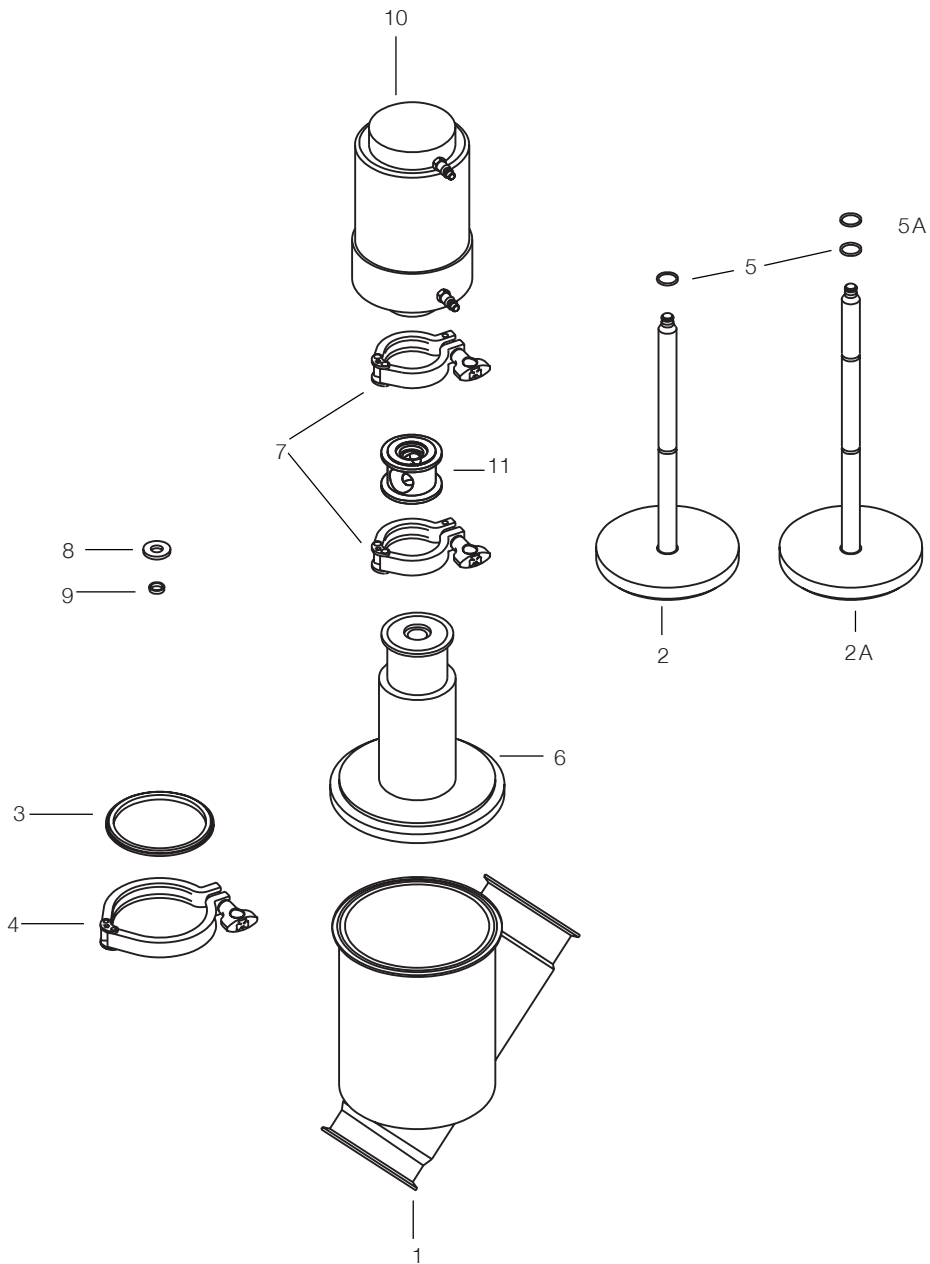

161& 161OY-90 Body Shut Off Valve

8

Reg.: 2003-09

161 & 161OY-90 Body Shut Off Valve

Pos.	Denomination	1"	1½"	2"	2½"	3"	4"
1	Valve, "Y" Body	621066	622268	623368	620754	625854	620235
2	Valve, plug assembly BUNA	770333	770515	770472	772074	778257	770712
2	Valve, plug assembly EPDM	N/A	771354	N/A	N/A	N/A	N/A
2	Valve, plug assembly SFY	N/A	770829	772447	772927	772051	772106
2A	OY Valve, plug assembly BUNA	N/A	770592	771812	770031	773117	773167
2A	OY Valve, plug assembly EPDM	N/A	N/A	770129	N/A	N/A	N/A
2A	OY Valve, plug assembly SFY	N/A	N/A	770153	770926	770054	N/A
3	●○ Body, gasket BUNA	299317	298454	298455	298456	298360	299320
3	●○ Body, gasket EPDM	N/A	290048	290036	290018	290037	290315
3	●○ Body, gasket SFY	290015	290040	290049	290053	9634049347	290225
4	Body, clamp	N/A	212206	212207	755345	755114	270085
5	● O-ring, valve plug stem BUNA	755351	755351	755351	755357	755357	755357
5	● O-ring, valve plug stem EPDM	750036	750036	750036	750037	750037	750037
5	● O-ring, valve plug stem SFY	750172	750172	750172	750173	750173	750173
5A	○ OY O-ring, valve plug stem BUNA	755388	755388	755388	755542	755542	755542
5A	○ OY O-ring, valve plug stem EPDM	750004	750004	750004	750728	750728	750728
5A	○ OY O-ring, valve plug stem SFY	750084	750084	750084	751715	751715	751715
6	Valve, bonnet	N/A	N/A	754244	750761	753782	N/A
7	Actuator clamp	212196	212196	212196	212196	212196	212196
8	Stainless steel washer	754781	754781	754781	754776	754776	754776
9	●○ O-ring, valve bonnet BUNA	755357	755357	755357	755370	755370	755370
9	●○ O-ring, valve bonnet EPDM	755037	755037	755037	750132	750132	750132
9	●○ O-ring, valve bonnet SFY	750173	750173	750173	750077	750077	750077
10	Actuator-Type 10	N/A	751170	751185	751186	751187	On Application
10	Actuator-Type 20	751196	751168	751189	N/A	N/A	N/A
10	Actuator-Type 30	N/A	759348	751274	N/A	751130	751191
11	Yoke OY	751698	751698	751698	N/A	N/A	N/A

- included in 161 Service Kit
- included in 161OY Service Kits

	1"	1½"	2"	2½"	3"	4"
● Buna	9613990232	9613990235	9613990238	9613990241	9613990244	9613990247
● EPDM	9613990233	9613990236	9613990239	9613990242	9613990245	9613990248
● SFY	9613990234	9613990237	9613990240	9613990243	9613990246	9613990249
○ Buna	9613990214	9613990217	9613990220	9613990223	9613990226	9613990229
○ EPDM	9613990215	9613990218	9613990221	9613990224	9613990227	9613990230
○ SFY	9613990216	9613990219	9612990222	9613990225	9613990228	9613990231