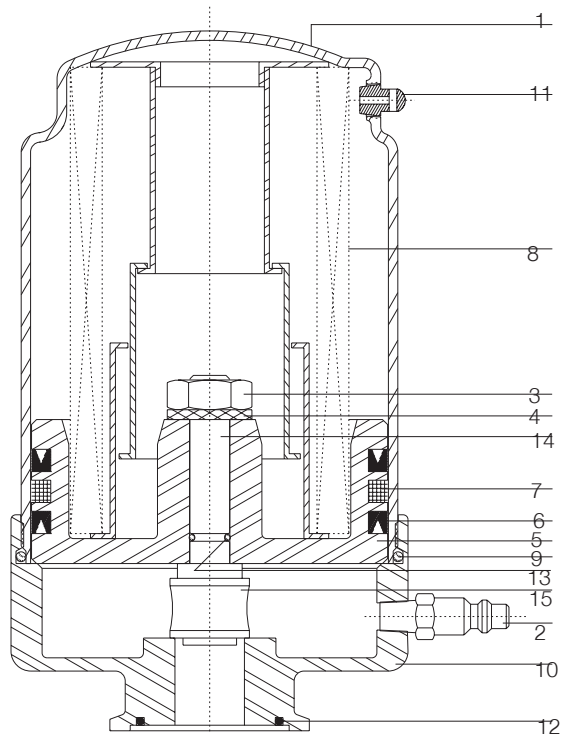

Type 20

Reg.: 2003-09