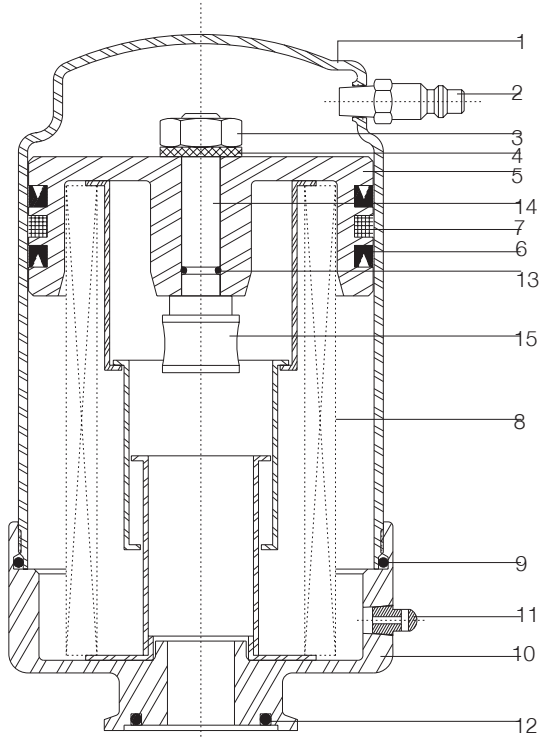

161 & 171 Actuators Shut Off & Divert Series

16

Type 10