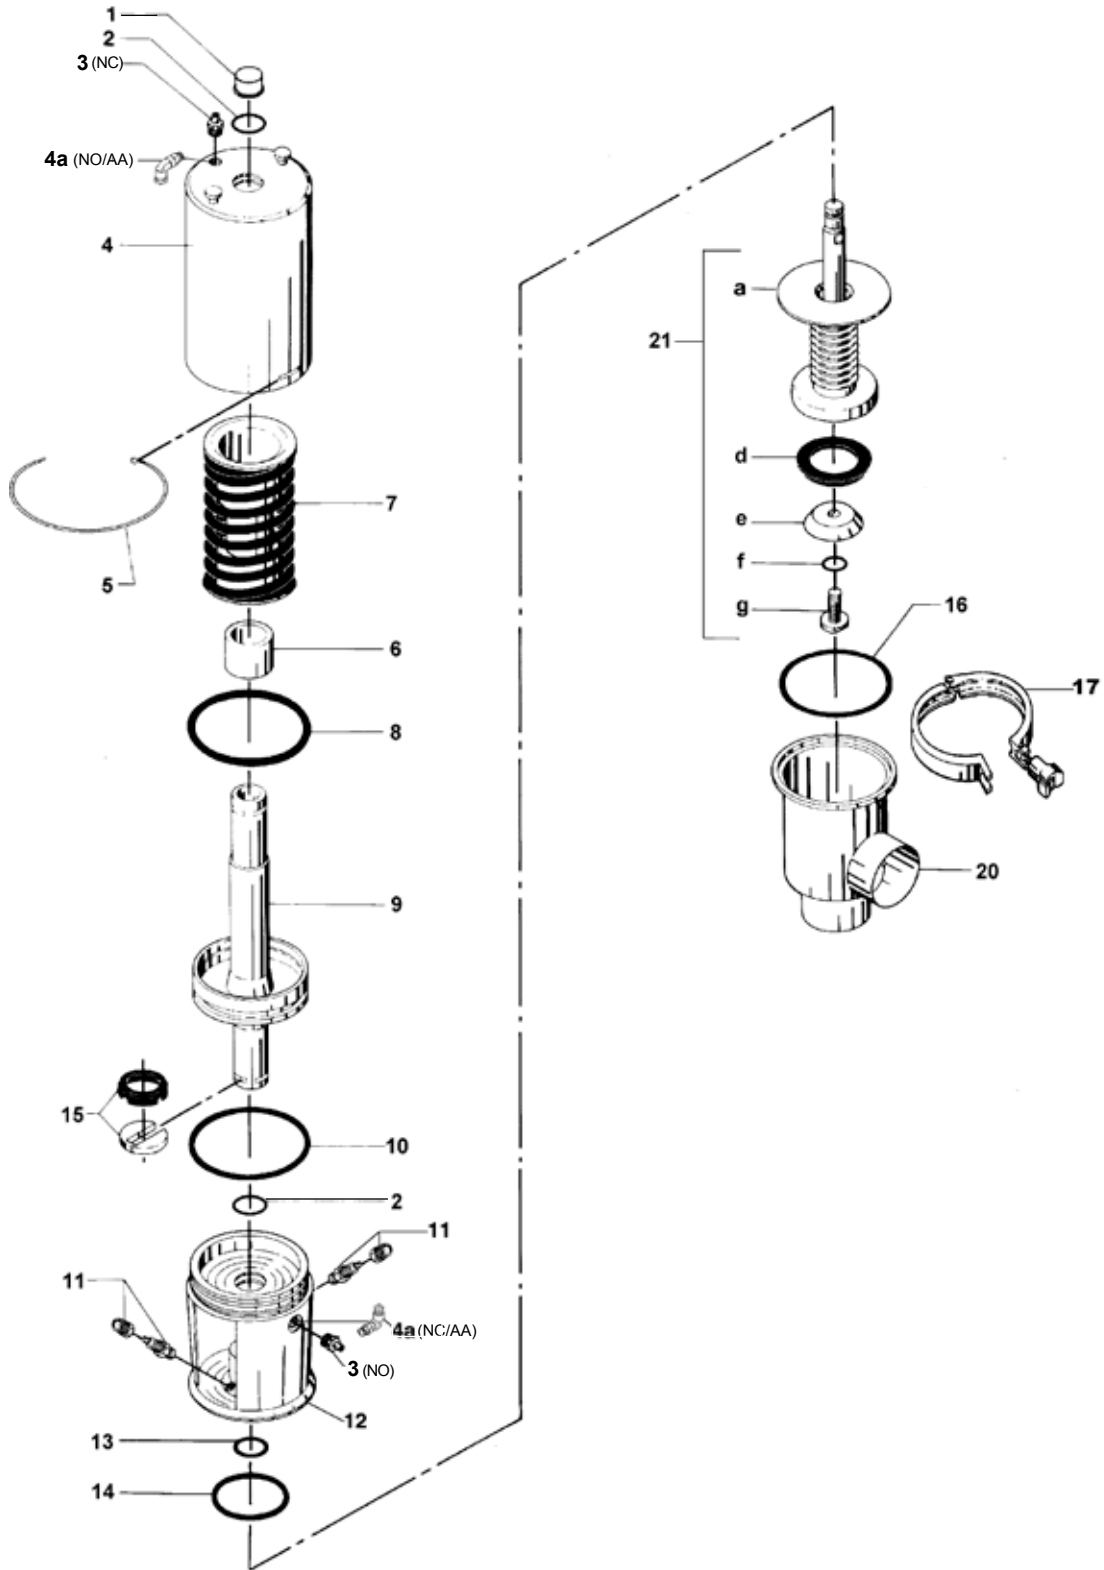

Alfa Laval

Asceptic Remote Controlled Valve ARC-SB Shut-off Valve

Actuator

Pos.	Qty.	Description	1.5" Part No.	2" Part No.	2.5" Part No.
	1	Complete actuator-10 (NO) industrial	9612-1883-01	9612-1883-01	9612-1883-01
	1	Complete actuator-20 (NC) industrial	9612-1883-02	9612-1883-02	9612-1883-02
	1	Complete actuator-30 (A/A) industrial	9612-1883-03	9612-1883-03	9612-1883-03
	1	Complete actuator-10 (NO) polished	9612-1883-06	9612-1883-06	9612-1883-06
	1	Complete actuator-20 (A/A) polished	9612-1883-07	9612-1883-07	9612-1883-07
1	1	Cap	31801-0525-6	31801-0525-6	31801-0525-6
2Δ	2	O-ring, NBR	223406-25	223406-25	223406-25
3	1	Exhaust plug (NO).....	31353-0154-1	31353-0154-1	31353-0154-1
	1	Exhaust plug (NC).....	31353-0154-1	31353-0154-1	31353-0154-1
4	1	Cylinder	31353-0139-1	31353-0139-1	31353-0139-1
4a	1	Air fitting (NO)	881-249420	881-249420	881-249420
	1	Air fitting (NC).....	881-249420	881-249420	881-249420
	2	Air fitting (A/A).....	881-249420	881-249420	881-249420
5Δ	1	Lock wire	31353-0151-1	31353-0151-1	31353-0151-1
6	1	Stop ring	9612-1878-01	9612-1878-01	9612-1878-01
7	1	Spring assembly (standard black)	31353-0625-1	31353-0625-1	31353-0625-1
	1	Spring assembly with strong spring (white).....	31353-0625-2	31353-0625-2	31353-0625-2
8Δ	1	O-ring, NBR	223401-74	223401-74	223401-74
9	1	Piston for NO and NC	31353-0621-1	31353-0621-1	31353-0621-1
	1	Piston for Air/Air	31353-0621-2	31353-0621-2	31353-0621-2
10Δ	1	O-ring, NBR	223406-67	223406-67	223406-67
11	2	Drain tube	31801-1444-1	31801-1444-1	31801-1444-1
12	1	Bonnet	9612-1881-01	9612-1881-01	9612-1881-01
13Δ	1	O-ring	9611-99-0011	9611-99-0011	9611-99-0011
14Δ	1	O-ring	9611-99-2620	9611-99-2620	9611-99-2620
15Δ	1	Clip complete	31353-0793-1	31353-0793-1	31353-0793-1
Δ	1	Service kit for actuator	9611-92-0255	9611-92-0255	9611-92-0255

Parts marked with Δ are included in the actuator service kit.

Valve Parts

Pos.	Qty.	Description	1.5" Part No.	2" Part No.	2.5" Part No.
Seal rings					
16Δ	1	Seal ring, EPDM (standard)	31353-0128-1	31353-0128-1	31353-0128-1
	1	Seal ring, NBR.....	31353-0128-2	31353-0128-2	31353-0128-2
	1	Seal ring, FPM.....	31353-0128-3	31353-0128-3	31353-0128-3
	1	Seal ring, PTFE	31353-0128-4	31353-0128-4	31353-0128-4
Clamp					
17	1	Heavy duty clamp	9612-0112-04	9612-0112-04	9612-0112-04
Valve body (industrial)					
20	1	Valve body, 2 ports, weld	9612-1830-01	9612-1833-01	31353-0380-1
	1	Valve body, 3 ports, weld	9612-1830-02	9612-1833-02	31353-0380-6
Valve body (polished)					
20	1	Valve body, 2 ports, clamp	884-41543	884-42686	31353-1030-3
	1	Valve body, 2 ports, weld	9612-1830-05	9612-1833-05	31353-1102-1
	1	Valve body, 3 ports, clamp	884-42685	884-42687	31353-1031-3
	1	Valve body, 3 ports, weld	9612-1830-06	9612-1833-06	31353-1102-2

Recommended Spare Parts: Service kit

CSI

CONTACT CSI FOR MORE INFORMATION | CSIDESIGNS.COM | SALES@CSIDESIGNS.COM | 417.831.1411