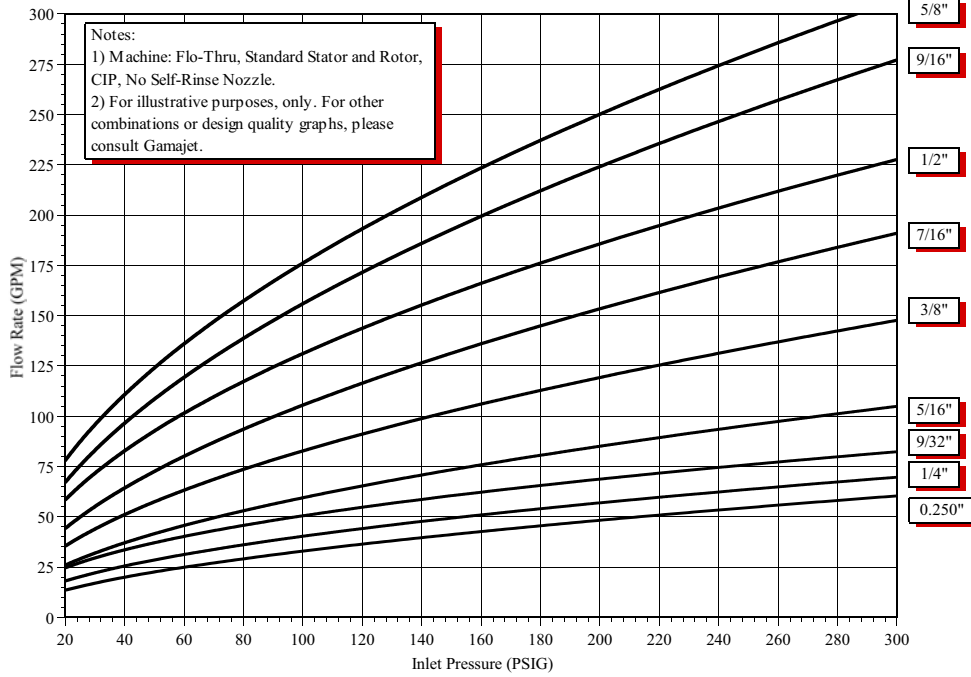

Gamajet IV - Pressure vs. Flow Rate

Dual Nozzle

Gamajet IV - Pressure vs. Flow Rate

Triple Nozzle

Toll Free

1.800.654.5635

2700 N Partnership Blvd • Springfield, MO 65803 • Telephone: 417.831.1411
csidesigns.com

GAMAJET CLEANING SYSTEMS, INC.

because your business depends on clean tanks

Performance Characteristics • Page 2

Gamajet IV - Flow Rate vs. Typical Full Cycle Time

Gamajet IV - Distance vs. Impact Force @ 100 psi
Dual Nozzle