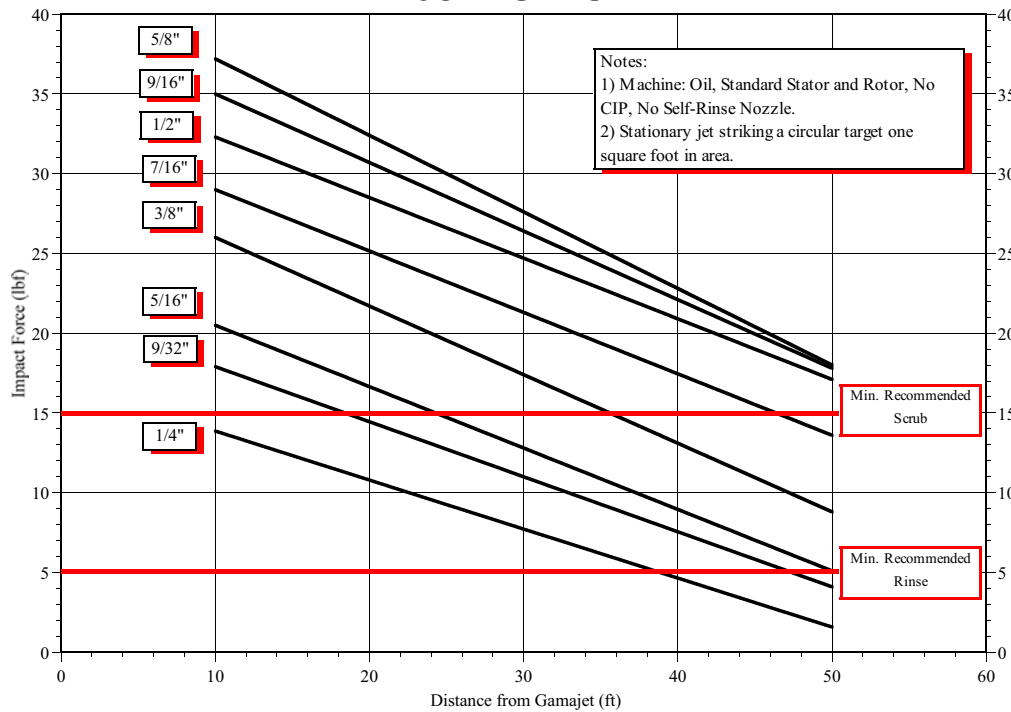

GAMAJET CLEANING SYSTEMS, INC.

because your business depends on clean tanks

Performance Characteristics • Page 2

Gamajet IV - Flow Rate vs. Typical Full Cycle Time

Gamajet IV - Distance vs. Impact Force @ 100 psi
Dual Nozzle