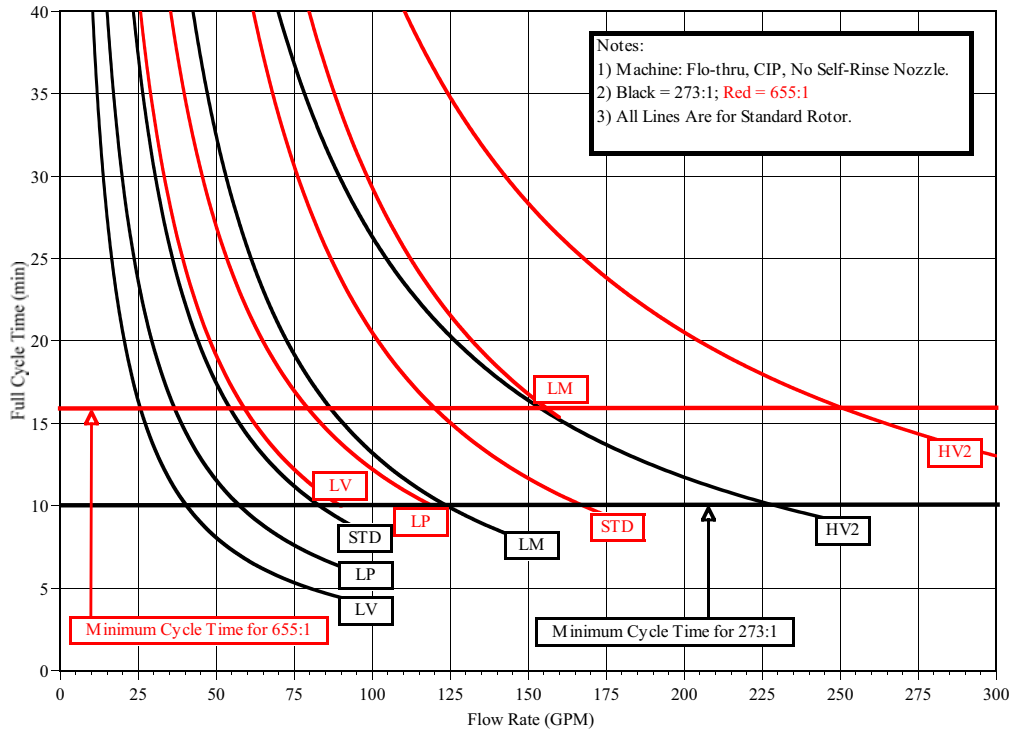

Gamajet IV - Pressure vs. Flow Rate

Dual Nozzle

Gamajet IV - Pressure vs. Flow Rate

Triple Nozzle

Toll Free

1.800.654.5635

2700 N Partnership Blvd • Springfield, MO 65803 • Telephone: 417.831.1411
csidesigns.com

GAMAJET CLEANING SYSTEMS, INC.

because your business depends on clean tanks

Performance Characteristics • Page 2

Gamajet IV - Flow Rate vs. Typical Full Cycle Time

Gamajet IV - Distance vs. Impact Force @ 100 psi
Dual Nozzle