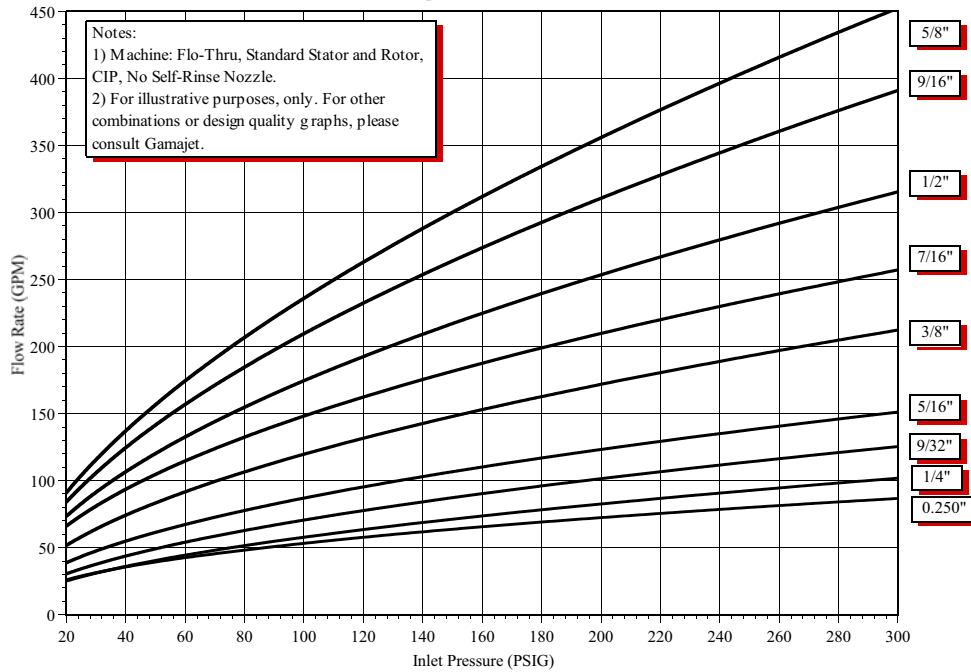

Gamajet IV - Pressure vs. Flow Rate

Dual Nozzle

Gamajet IV - Pressure vs. Flow Rate

Triple Nozzle

Toll Free

1.800.654.5635

2700 N Partnership Blvd • Springfield, MO 65803 • Telephone: 417.831.1411
csidesigns.com

GAMAJET CLEANING SYSTEMS, INC.

because your business depends on clean tanks

Performance Characteristics • Page 2

Gamajet IV - Flow Rate vs. Typical Full Cycle Time

Gamajet IV - Distance vs. Impact Force @ 100 psi
Dual Nozzle