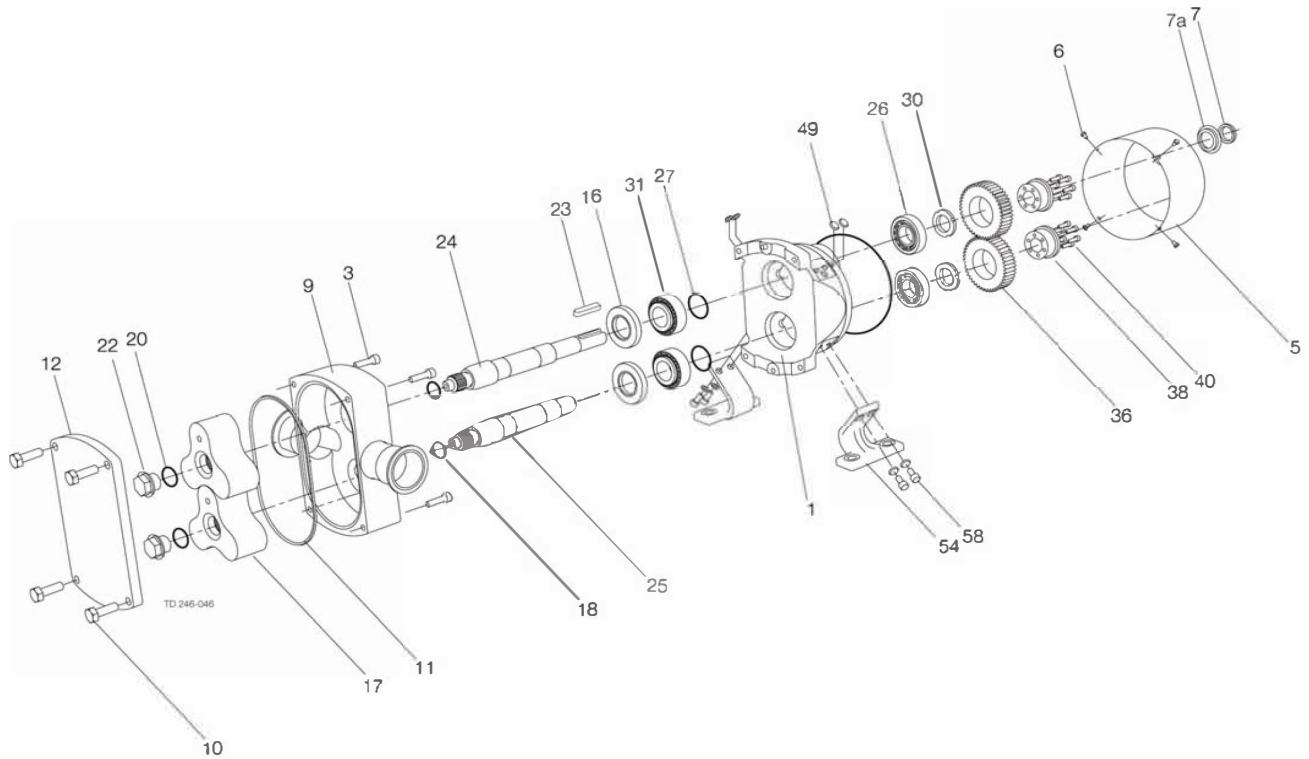

# OptiLobe - Exploded View Drawing

CSI

CONTACT CSI FOR MORE INFORMATION | CSIDESIGNS.COM | SALES@CSIDESIGNS.COM | 417.831.1411

ALUS/OPTILOBE/SPARES/0712