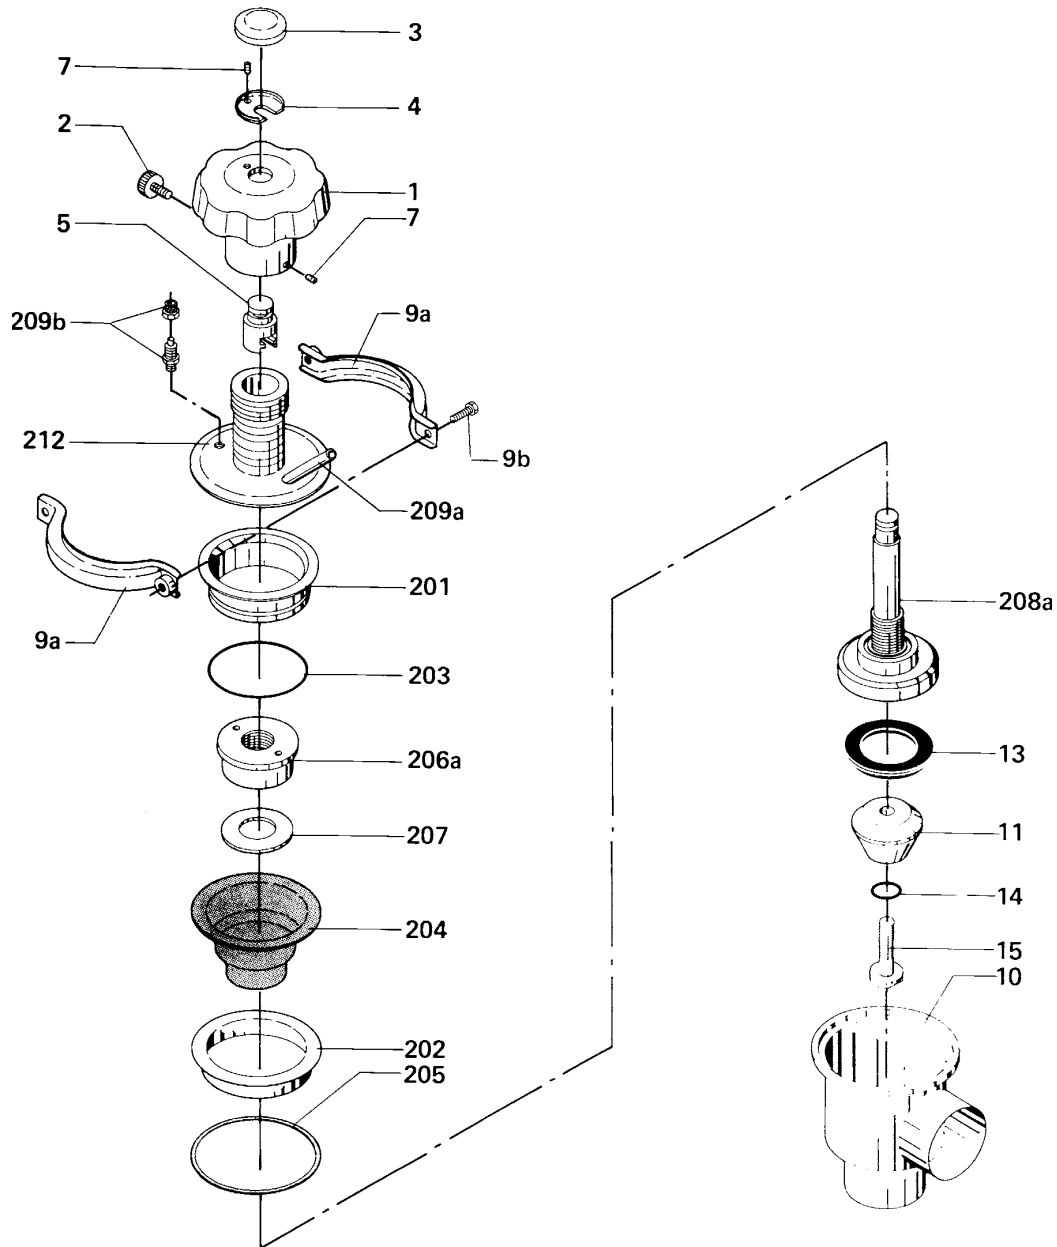

Regulating Valve Type SMO-RA

Not manufactured anymore

Reg. 2.11.20	9805
Intro.	8301