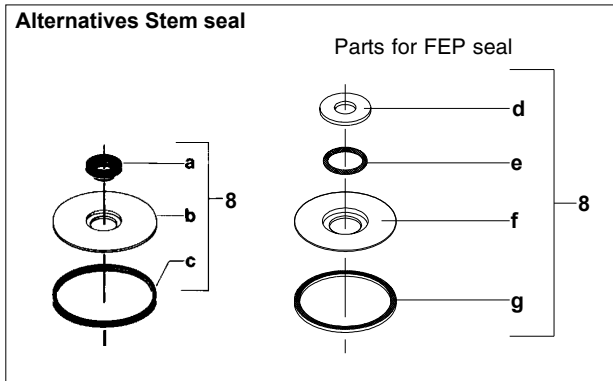

Fine-adjustment Regulating Valve Type SMO-RF

2

Reg.: 9805
Intro.: 8301

CSIDESIGNS.COM | +1.417.831.1411 | SALES@CSIDESIGNS.COM
SPRINGFIELD, MO | GRAND PRAIRIE, TX | DURHAM, NC | FRESNO, CA