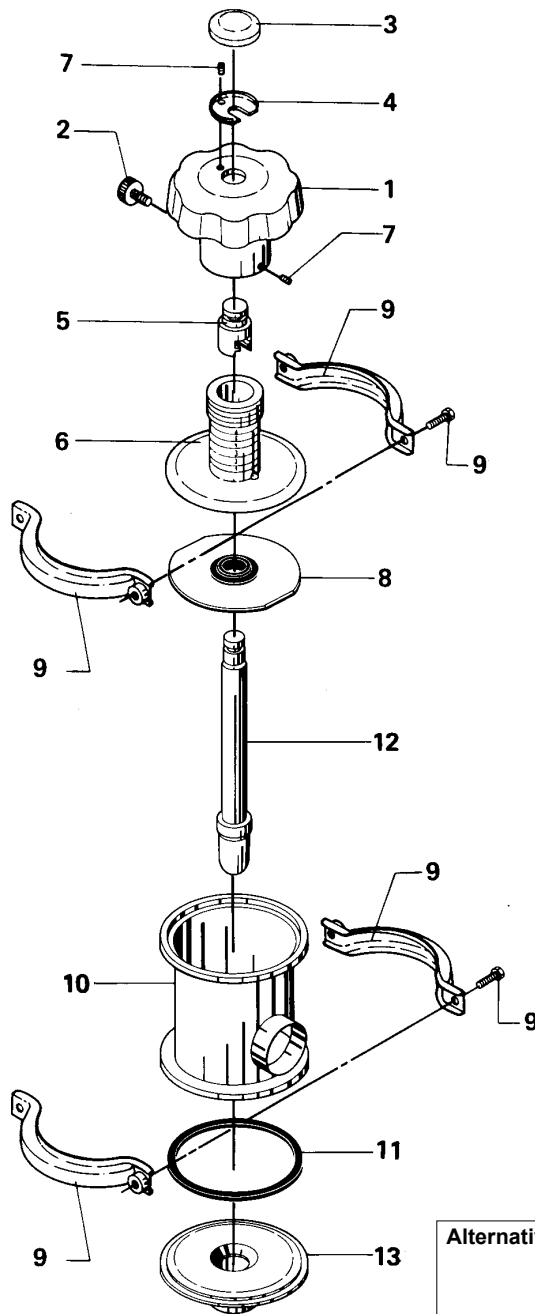

Fine-adjustment Regulating Valve Type SMO-RF

2

Reg.: 9805
Intro.: 8301

CSIDESIGNS.COM | +1.417.831.1411 | SALES@CSIDESIGNS.COM
SPRINGFIELD, MO | GRAND PRAIRIE, TX | DURHAM, NC | FRESNO, CA