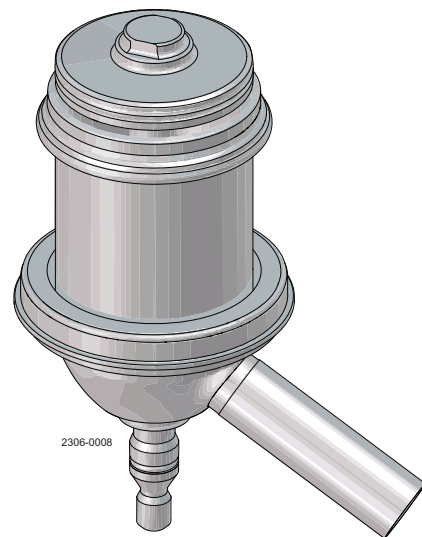

Plug setup 12 (tank flange)

○ = wear parts

★ = with SpiralClean in leakage chamber