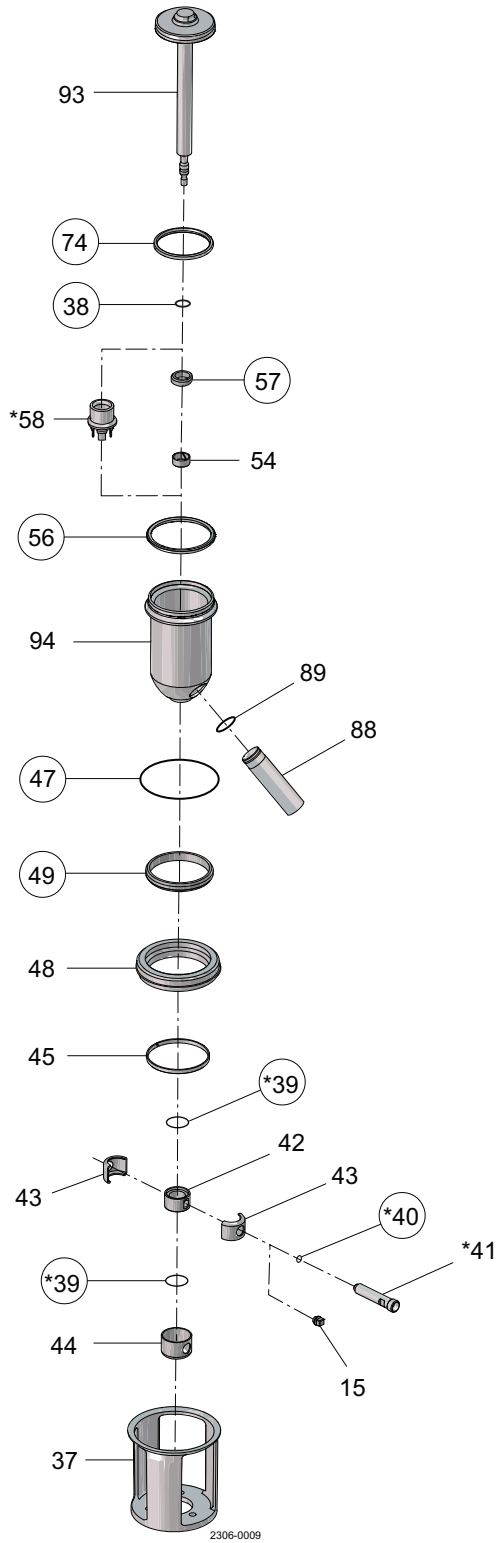

Plug setup 12 (tank flange)

○ = wear parts

★ = with SpiralClean in leakage chamber