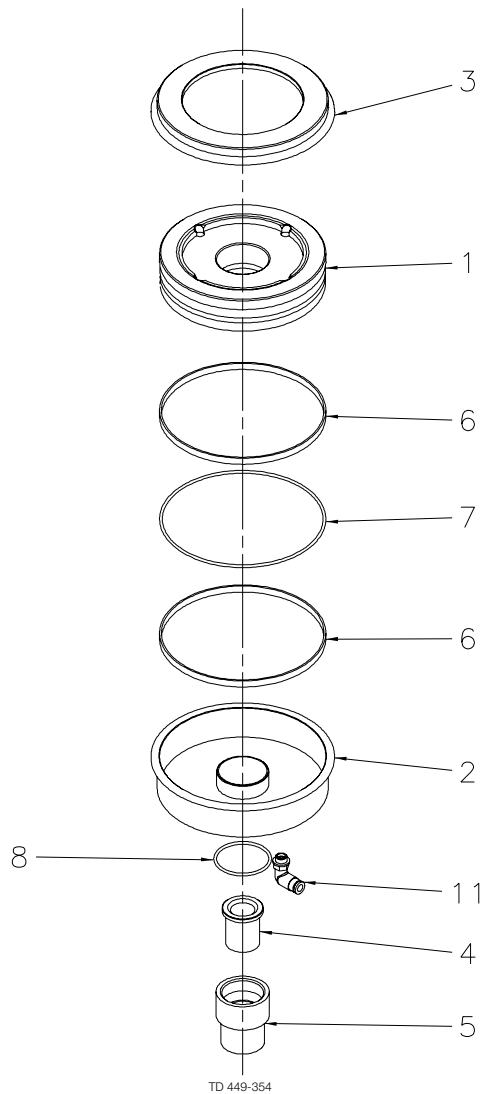

Radial Installation Tool

Reg.: 2008-01
Intro.: 2008-01

12