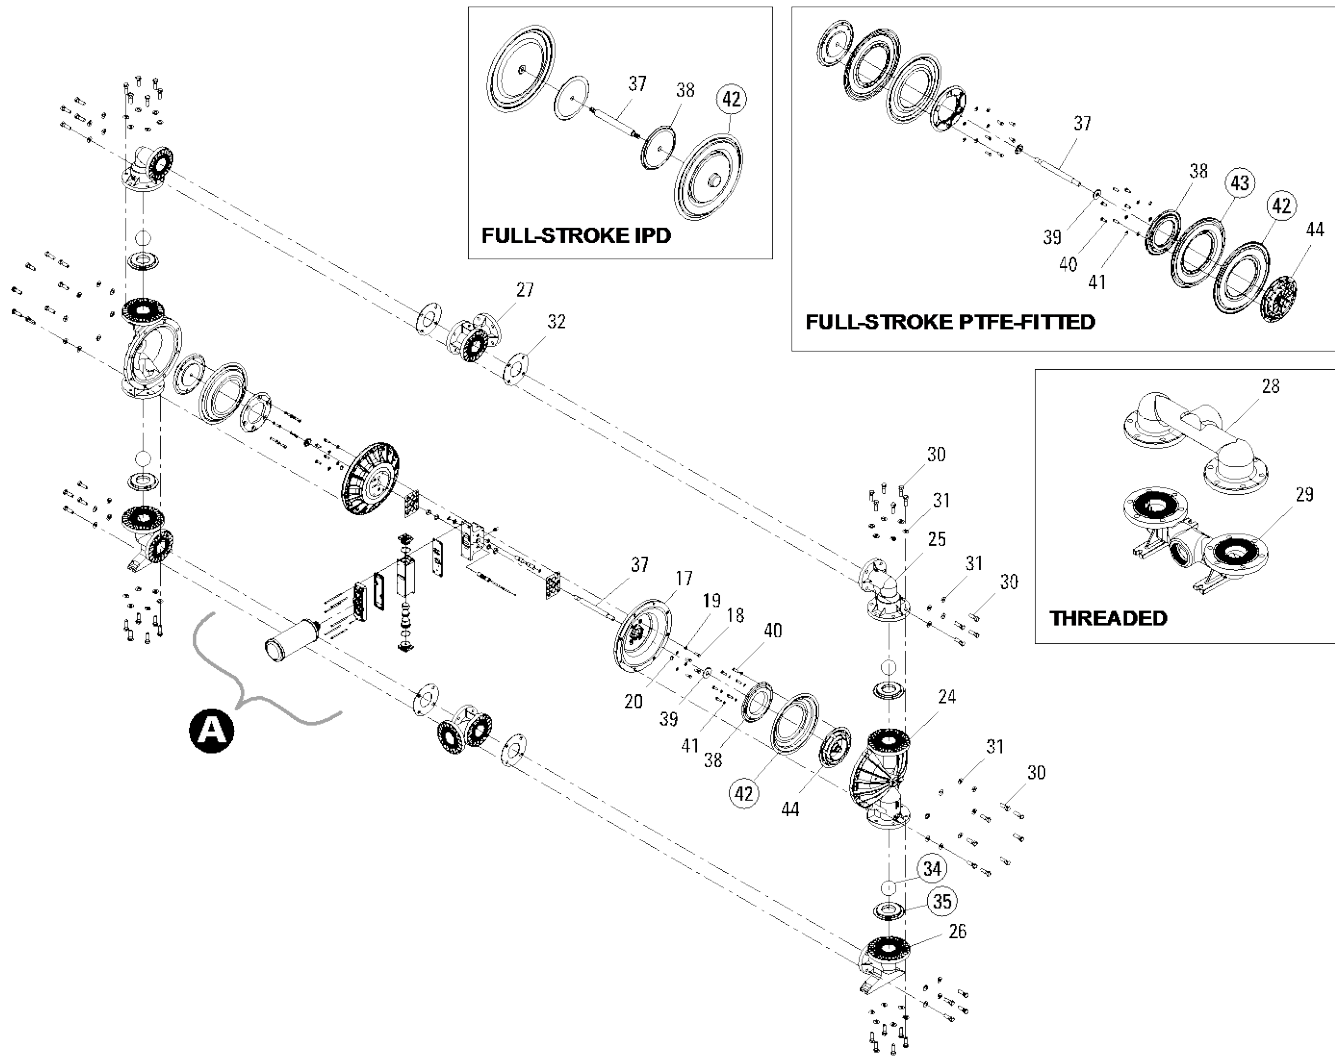

Section 8

EXPLODED VIEW AND PARTS LISTING

PS1520/PS1530 ALUMINUM

EXPLODED VIEW

ALL CIRCLED PART IDENTIFIERS ARE INCLUDED IN REPAIR KITS

LW0042 REV. G