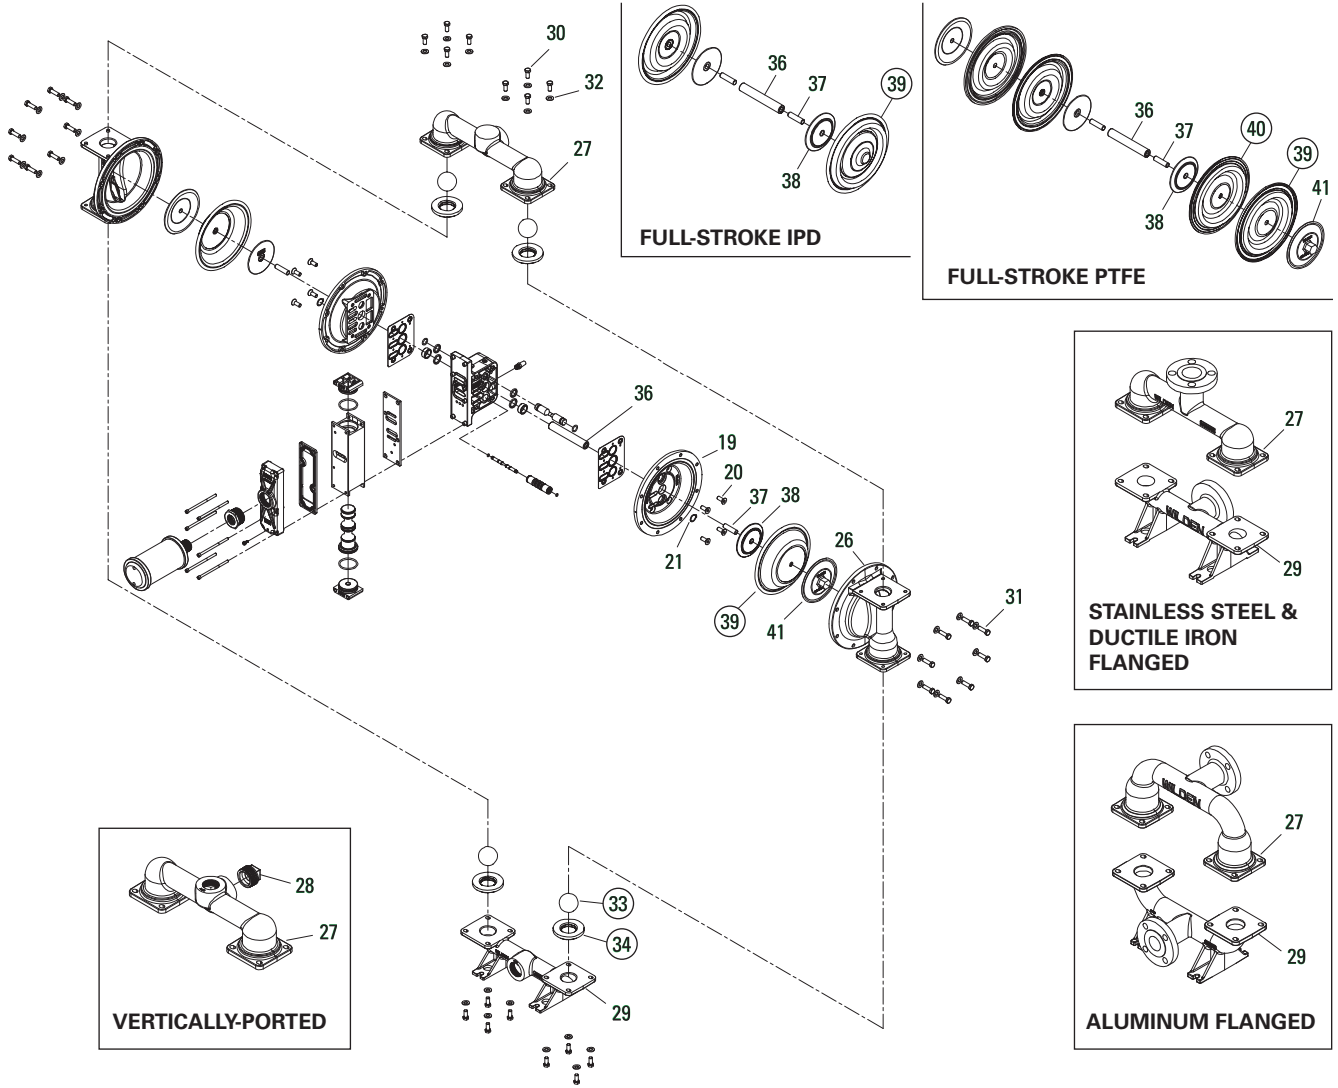

**EXPLODED VIEW & PARTS LISTING**

**PS420/PS430 METAL**

**EXPLODED VIEW**

ALL CIRCLED PART IDENTIFIERS ARE INCLUDED IN REPAIR KITS

LW0021 REV. L