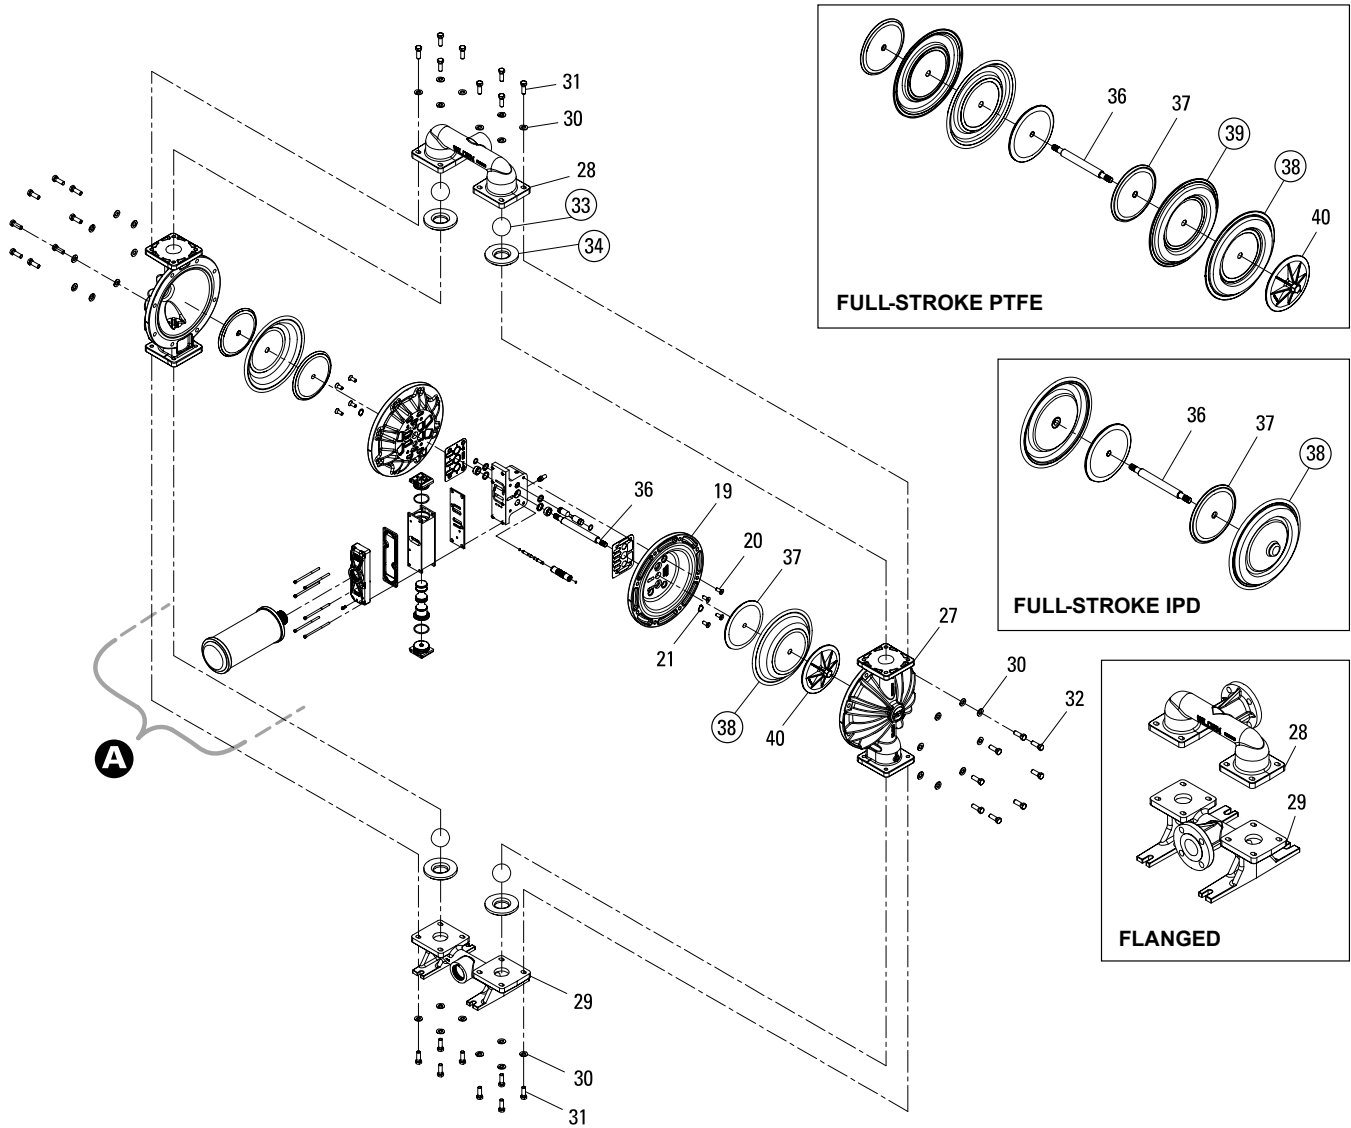

Section 8

EXPLODED VIEW AND PARTS LISTING

PS820/PS830 METAL

EXPLODED VIEW

METAL ADS

PLASTIC ADS

ALL CIRCLED PART IDENTIFIERS ARE INCLUDED IN REPAIR KITS

LW0182 REV. G